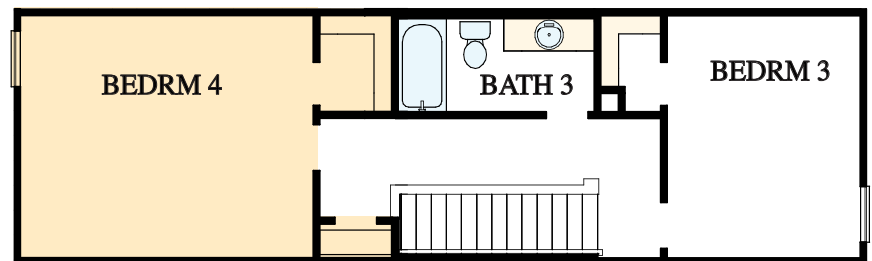

From: \$367,990 | 2582 sq.ft. | 2 Stories | 0 Bedrooms | 0 Baths | 0 Car Garage

First Floor

Options

- Cooktop
- Backpack Rack
- Extended Shower at Owner's Bath
- Extended Shower at Owner's Bath w/ Seat
- Owner Bath Layout
- Sliding Glass Door at Dining
- Covered Porch
- Screened Porch
- Shower instead of Tub
- 3 Car Garage
- French Doors at Study
- Corner Fireplace in Family

From: \$367,990 | 2582 sq.ft. | 2 Stories | 0 Bedrooms | 0 Baths | 0 Car Garage

Second Floor

Options

- Shower instead of Tub
- Bedroom 4
- Walk-Up Storage

Sales Office

1028 Ansley Park Drive, Indian Land, SC 29707