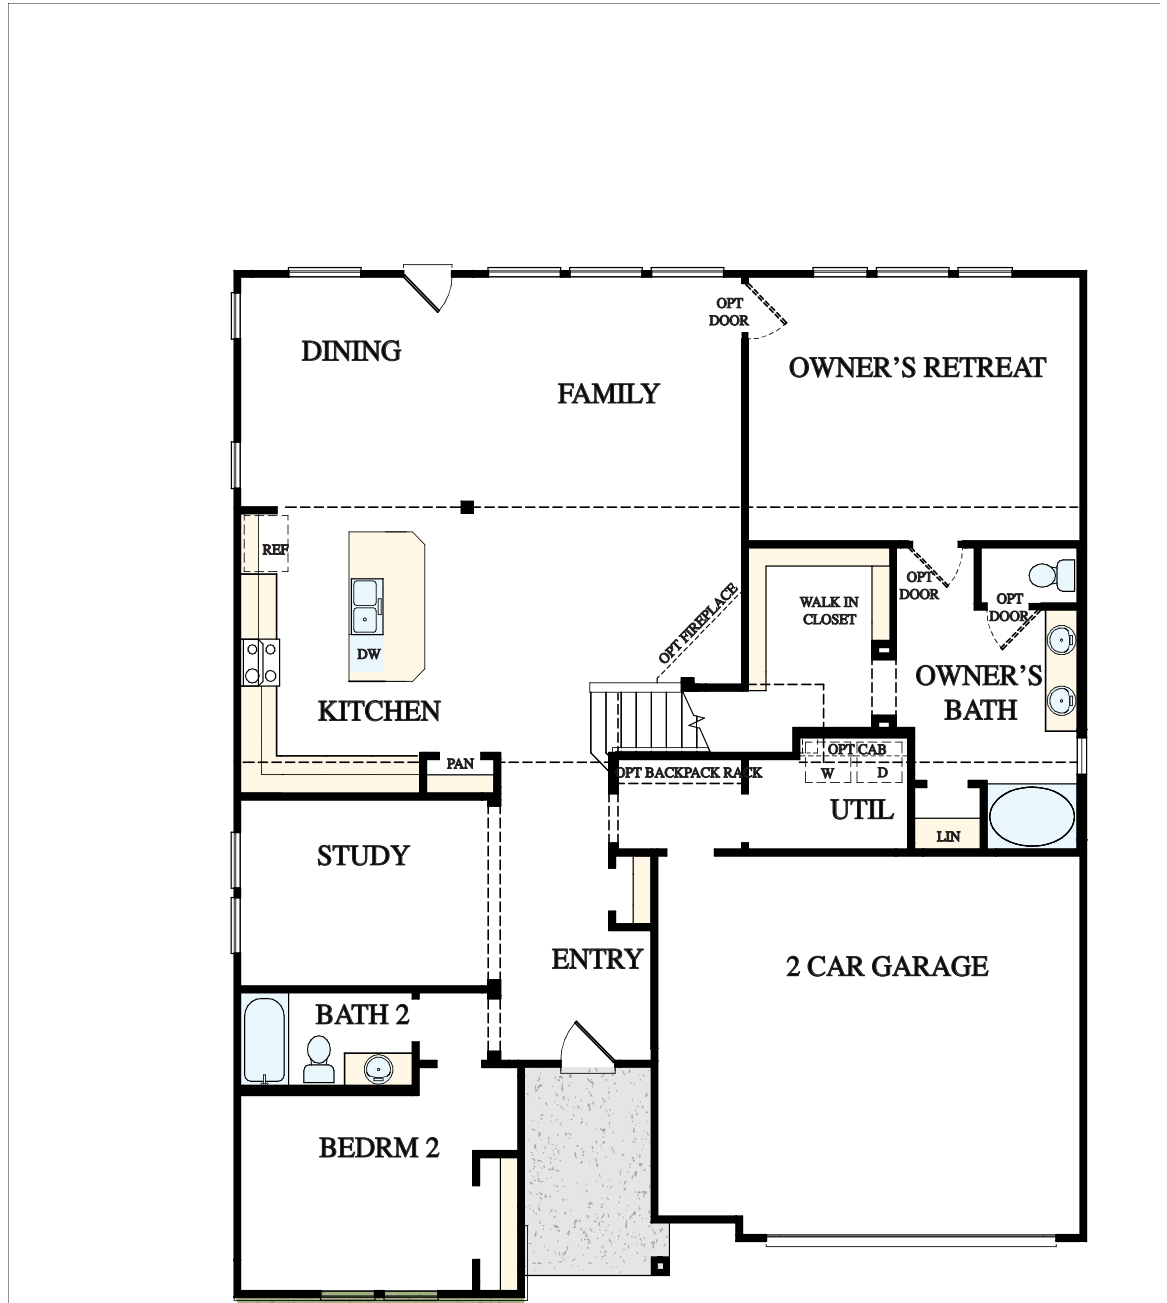

From: \$367,990 | 2582 sq.ft. | 2 Stories | 0 Bedrooms | 0 Baths | 0 Car Garage

First Floor

Options

- Cooktop
- Backpack Rack
- Extended Shower at Owner's Bath
- Extended Shower at Owner's Bath w/ Seat
- Owner Bath Layout
- Sliding Glass Door at Dining
- Covered Porch
- Screened Porch
- Shower instead of Tub
- 3 Car Garage
- French Doors at Study
- Corner Fireplace in Family

From: \$367,990 | 2582 sq.ft. | 2 Stories | 0 Bedrooms | 0 Baths | 0 Car Garage

Second Floor

Options

- Shower instead of Tub
- Bedroom 4
- Walk-Up Storage

Sales Office

1028 Ansley Park Drive, Indian Land, SC 29707