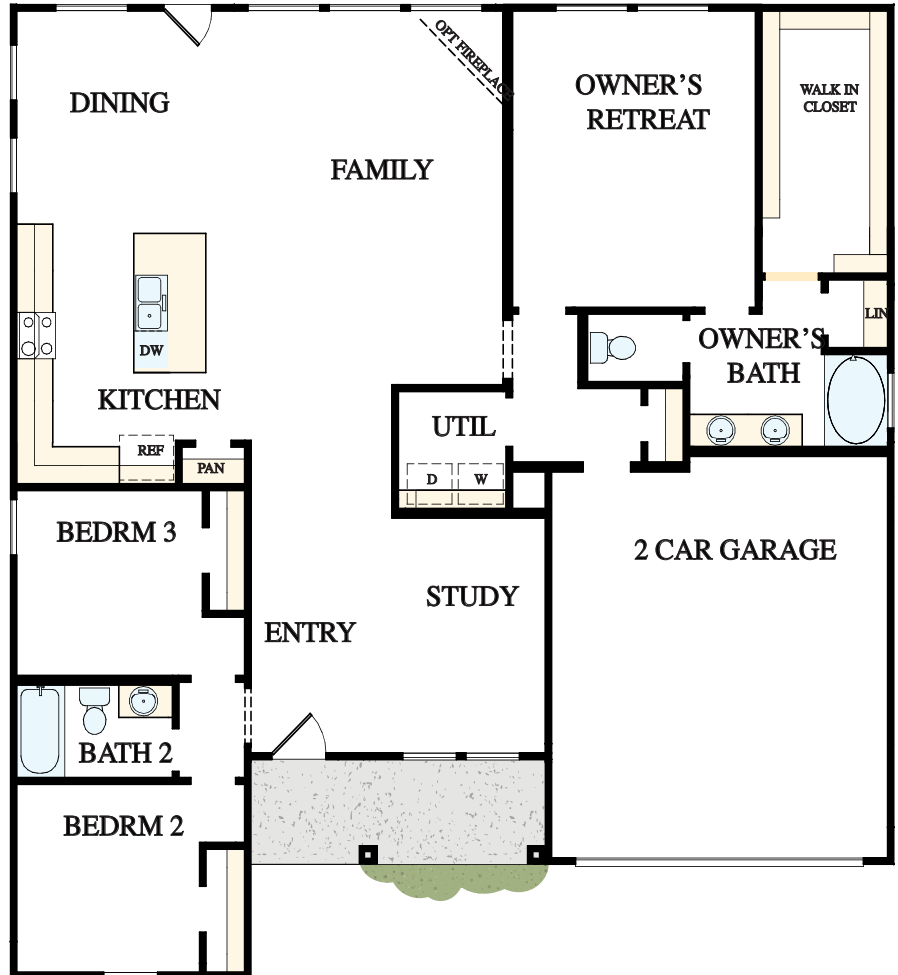

From: \$326,990 | 1843 sq.ft. | 2 Stories | 0 Bedrooms | 0 Baths | 0 Car Garage

## First Floor

### Options

- Owner Bath Layout
- Corner Fireplace in Family
- Cooktop
- Sliding Glass Door at Dining
- Screened Porch
- French Doors at Study
- Tray Ceiling at Owner's Retreat
- Shower instead of Tub
- Covered Porch
- Extended Shower at Owner's Bath w/ Seat
- Extended Shower at Owner's Bath

## Second Floor