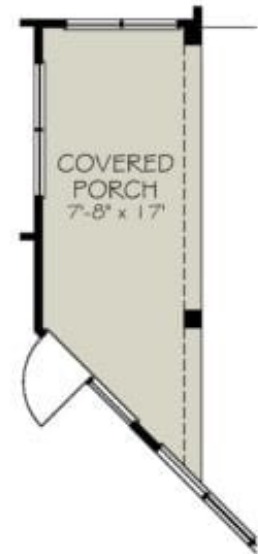

OPTIONAL WALK-IN SHOWER

OPTIONAL ZERO THRESHOLD SHOWER

OPTIONAL SHOWER W/ BUILT-IN SEAT

OPTIONAL WALK-IN SHOWER

OPTIONAL COVERED PORCH
(DELETES LANDSCAPE BED CUT OUTS)

OPTIONAL OWNER'S COVERED PORCH

OPTIONAL OWNER'S SITTING ROOM