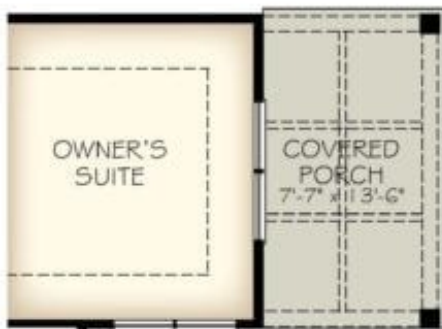

OPTIONAL WALK-IN SHOWER

OPTIONAL ZERO THRESHOLD SHOWER

OPTIONAL SHOWER W/ BUILT-IN SEAT

OPTIONAL WALK-IN SHOWER

OPTIONAL COVERED PORCH
(DELETES LANDSCAPE BED CUT OUTS)

OPTIONAL OWNER'S COVERED PORCH

OPTIONAL OWNER'S SITTING ROOM