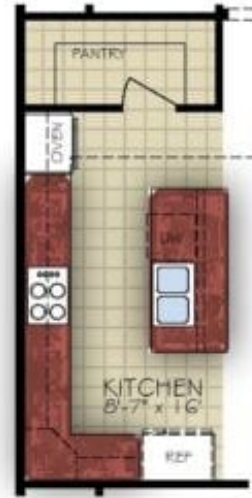

Promenade III

© 2018 IP86, LLC ©2018 IP 86, LLC

CHARLOTTE
 PROMENADE III
 REV. 6.20

*Optional courtyard features shown: Artificial turf, Landscaping, Trellis/Pergola, Plant walls (2), Water feature, and Stepping stone paths (Palazzo + Portico only)

BONUS ROOM SECOND FLOOR PLAN

*Optional courtyard features shown: Artificial turf, Landscaping, Trellis/Pergola, Plant walls (2), Water feature, and Stepping stone paths (Palazzo + Portico only).

OPTIONAL BEDROOM 3 ILO DEN