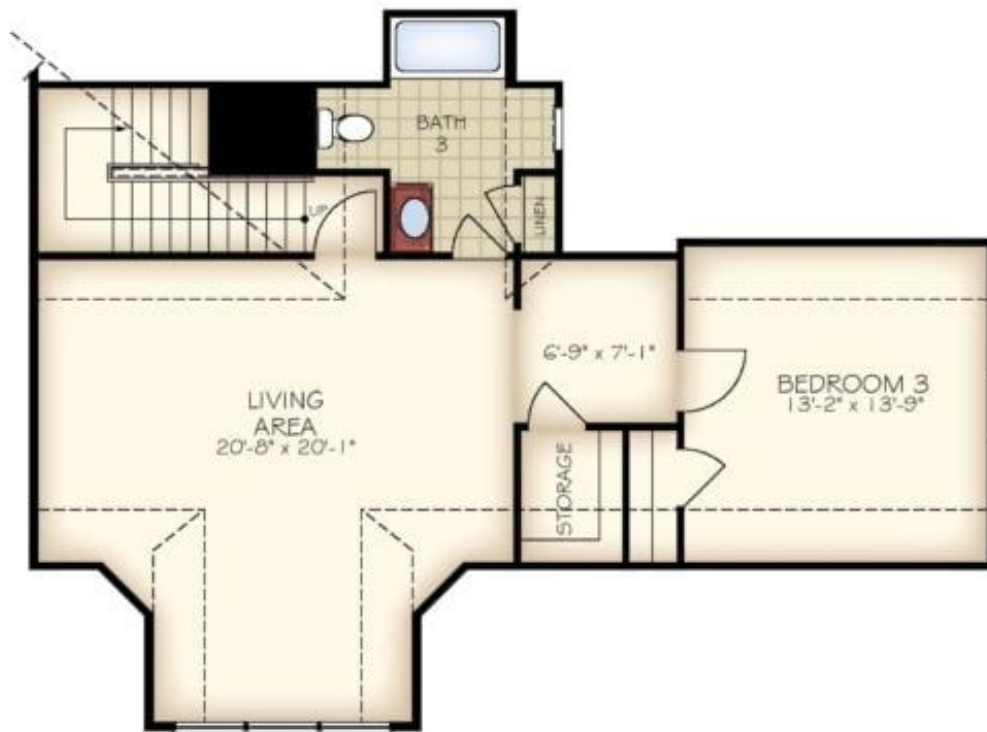

Promenade III

© 2018 IP86, LLC ©2018 IP 86, LLC

CHARLOTTE
 PROMENADE III
 REV. 6.20

*Optional courtyard features shown: Artificial turf, Landscaping, Trellis/Pergola, Plant walls (2), Water feature, and Stepping stone paths (Palazzo + Portico only)

BONUS ROOM SECOND FLOOR PLAN

*Optional courtyard features shown: Artificial turf, Landscaping, Trellis/Pergola, Plant walls (2), Water feature, and Stepping stone paths (Palazzo + Portico only).

OPTIONAL BEDROOM 3 ILO DEN

OPTIONAL WALK-IN SHOWER

OPTIONAL ZERO THRESHOLD SHOWER

OPTIONAL SHOWER W/ BUILT-IN SEAT

OPTIONAL WALK-IN SHOWER

OPTIONAL COVERED PORCH
(DELETES LANDSCAPE BED CUT OUTS)

OPTIONAL OWNER'S COVERED PORCH

OPTIONAL OWNER'S SITTING ROOM