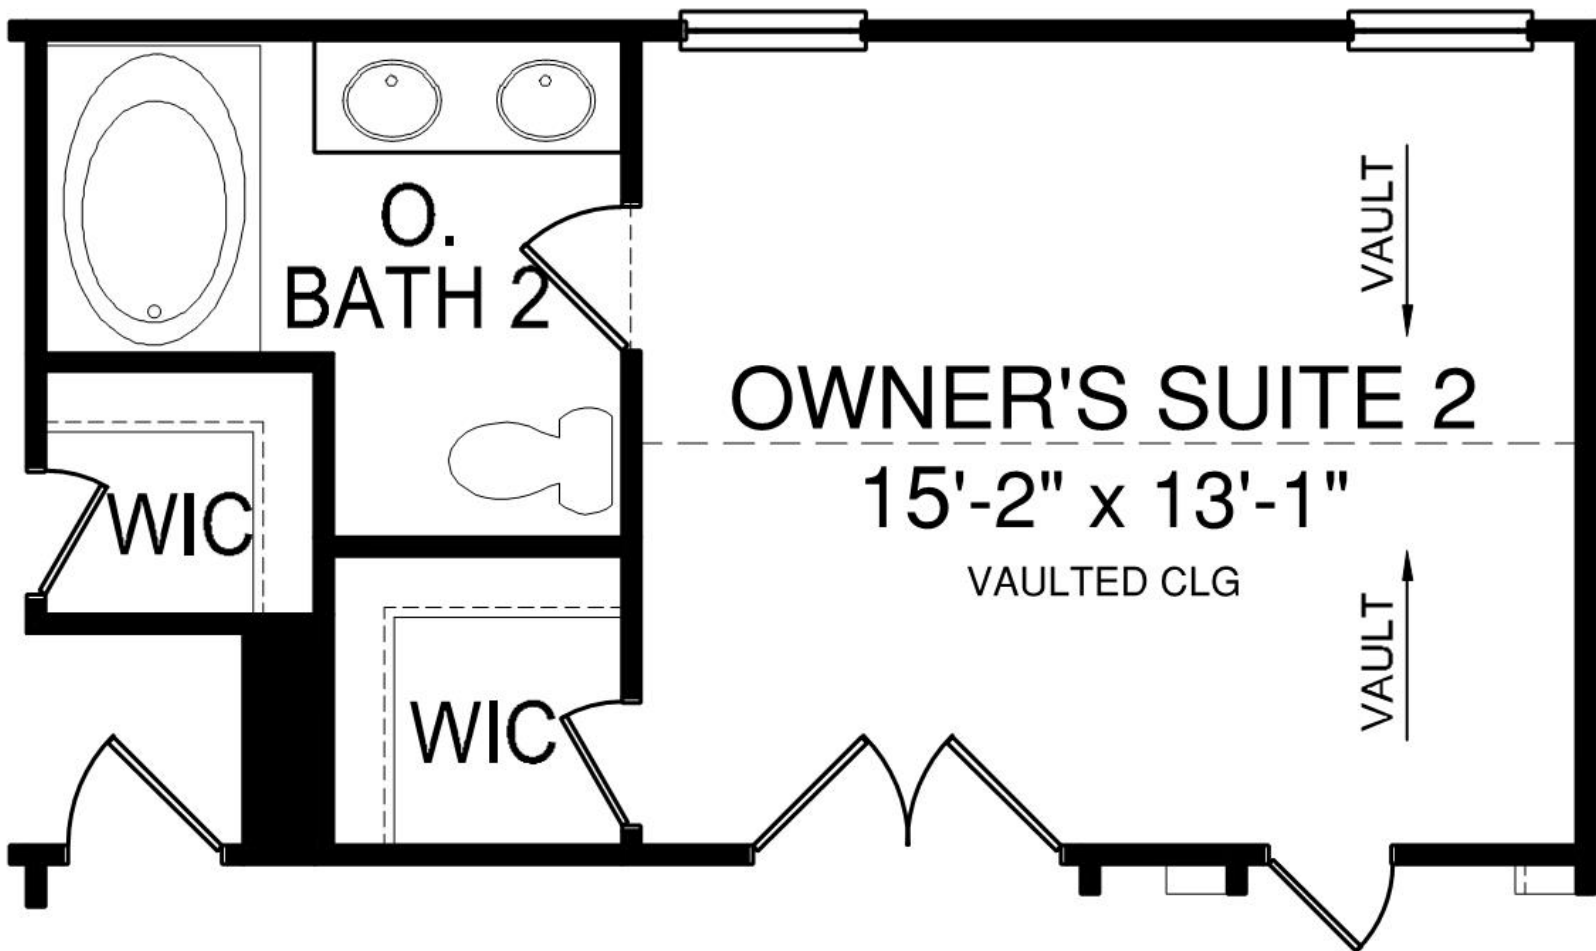

BATH 2

LINEN

BEDROOM 4
12'-8" x 13'-10"

WIC

O.
BATH 2

OWNER'S SUITE 2

15'-2" x 13'-1"

VAULTED CLG

WIC

WIC

VAULT

VAULT