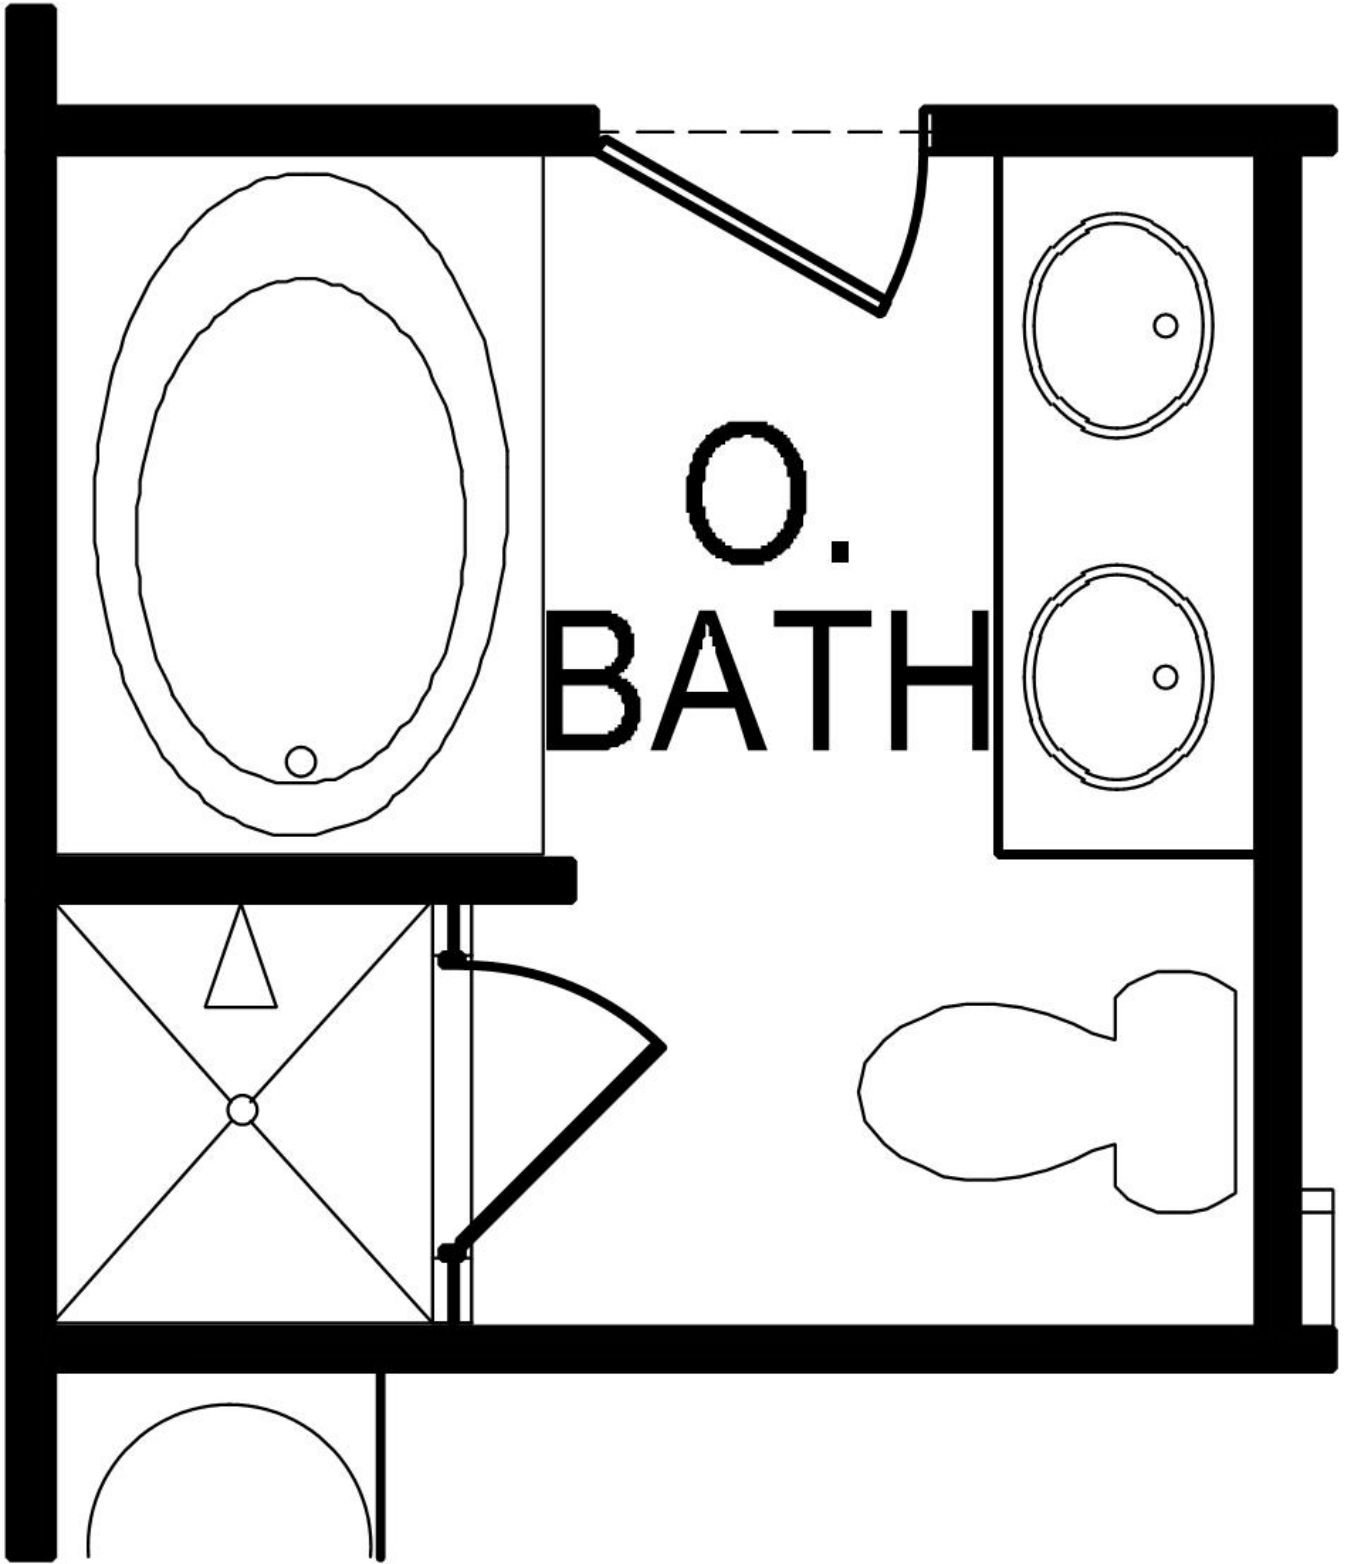

BATH 2

LINEN

BEDROOM 4
12'-8" x 13'-10"

WIC

O.
BATH 2

OWNER'S SUITE 2

15'-2" x 13'-1"

VAULTED CLG