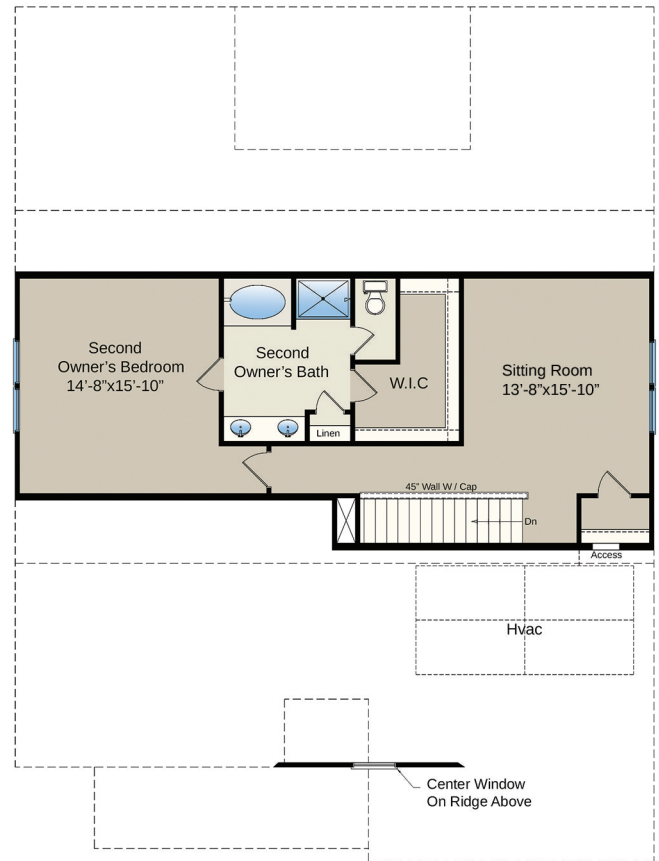

Optional Fireplace
W/ Built - Ins

Optional 18'-0" x 10'-0" Patio

Optional Laundry
Room With Work Station

Optional Laundry
Room With Sink

Powder Room And
Pantry Option

Optional Gourmet
Kitchen Layout

Optional Windows At
Owner's Bedroom

Optional Tray Ceiling At
Bedroom 3

Optional Tray Ceiling At Study

Optional Biswing
Doors At Study

Optional 1 Car Garage

Optional Service Door
At 1 Car Garage

Casual Dining Bay
Window Option

Double Garage Door Option

Side-Load Garage Option
(Not Available with optional one -Car Garage)

Optional Service
Door At Garage

First Floor Options

The Calabash

2-4 Bedrooms
2-3.5 Bathrooms
2,587 - 3,034 sq ft

Optional Bedroom 4
(Additional 200 S.F.)

Optional Second Owner's Bedroom
(Additional 200 S.F.)

Second Floor Options

The Calabash

2-4 Bedrooms
2-3.5 Bathrooms
2,587 - 3,034 sq ft

Optional Windows
At Storage

Optional Bath 3
At Rec Room

Optional Full Height
Wall and Door At SF Stairs