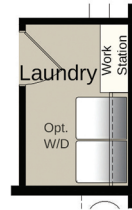

The Calabash

2-4 Bedrooms
2-3.5 Bathrooms
2,587 - 3,034 sq ft

A2

B2

C2

The Calabash

2-4 Bedrooms
2-3.5 Bathrooms
2,587 - 3,034 sq ft

First Floor

The Calabash

2-4 Bedrooms
2-3.5 Bathrooms
2,587 - 3,034 sq ft

Second Floor

The Calabash

2-4 Bedrooms
2-3.5 Bathrooms
2,587 - 3,034 sq ft

Optional Owner's Bath 2

Optional Owner's Bath 3

Optional Fireplace
W/O Built - Ins

Optional Fireplace
W/ Built - Ins

Optional 18'-0" x 10'-0" Patio

Optional Laundry
Room With Work Station

Optional Laundry
Room With Sink

Powder Room And
Pantry Option

Optional Gourmet
Kitchen Layout

Optional Windows At
Owner's Bedroom

Optional Owner's
Bedroom
Biswing Doors

Optional Door
Owner's Bedroom

Opt. Open Rail
ILO 45" Half Wall
With Cap

First Floor Options

The Calabash

2-4 Bedrooms
2-3.5 Bathrooms
2,587 - 3,034 sq ft

Optional Bedroom 3
ILO Study