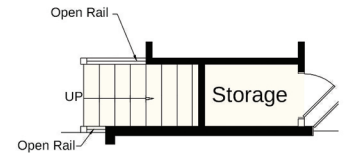

Optional Door
Owner's Bedroom

Opt. Open Rail
ILO 45" Half Wall
With Cap

First Floor Options