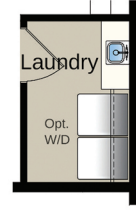

The Calabash

2-4 Bedrooms
2-3.5 Bathrooms
2,587 - 3,034 sq ft

A2

B2

C2

The Calabash

2-4 Bedrooms
2-3.5 Bathrooms
2,587 - 3,034 sq ft

First Floor

The Calabash

2-4 Bedrooms
2-3.5 Bathrooms
2,587 - 3,034 sq ft

Second Floor

The Calabash

2-4 Bedrooms
2-3.5 Bathrooms
2,587 - 3,034 sq ft

Optional Owner's Bath 2

Optional Owner's Bath 3

Optional Fireplace
W/O Built - Ins

Optional Fireplace
W/ Built - Ins

Optional 18'-0" x 10'-0" Patio

Optional Laundry
Room With Work Station

Optional Laundry
Room With Sink

Powder Room And
Pantry Option

Optional Gourmet
Kitchen Layout

Optional Windows At
Owner's Bedroom