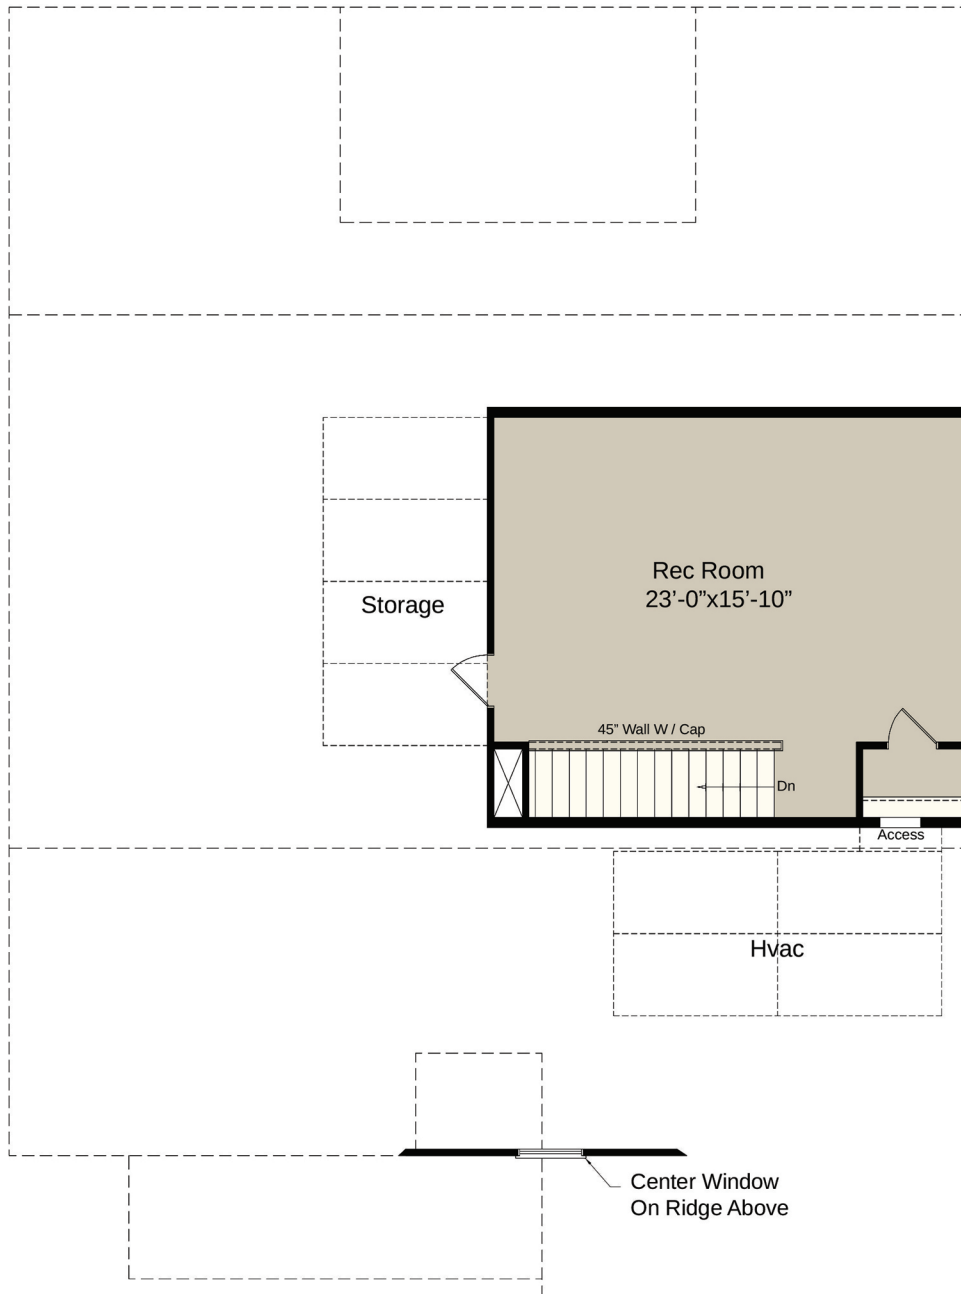

The Calabash

2-4 Bedrooms
2-3.5 Bathrooms
2,587 - 3,034 sq ft

A2

B2

C2

The Calabash

2-4 Bedrooms
2-3.5 Bathrooms
2,587 - 3,034 sq ft

First Floor

The Calabash

2-4 Bedrooms
2-3.5 Bathrooms
2,587 - 3,034 sq ft

Second Floor

The Calabash

2-4 Bedrooms
2-3.5 Bathrooms
2,587 - 3,034 sq ft

Optional Owner's Bath 2

Optional Owner's Bath 3

Optional Fireplace
W/O Built - Ins

Optional Fireplace
W/ Built - Ins

Optional 18'-0" x 10'-0" Patio

Optional Laundry
Room With Work Station

Optional Laundry
Room With Sink

Powder Room And
Pantry Option

Optional Gourmet
Kitchen Layout

Optional Windows At
Owner's Bedroom

Optional Owner's
Bedroom
Biswing Doors

Optional Door
Owner's Bedroom

Opt. Open Rail
ILO 45" Half Wall
With Cap

First Floor Options

The Calabash

2-4 Bedrooms
2-3.5 Bathrooms
2,587 - 3,034 sq ft

Optional Bedroom 3
ILO Study