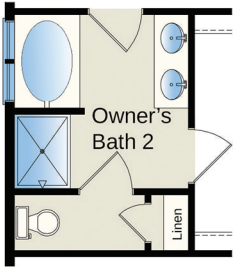

The Calabash

2-4 Bedrooms
2-3.5 Bathrooms
2,587 - 3,034 sq ft

A2

B2

C2

The Calabash

2-4 Bedrooms
2-3.5 Bathrooms
2,587 - 3,034 sq ft

First Floor

The Calabash

2-4 Bedrooms
2-3.5 Bathrooms
2,587 - 3,034 sq ft

Second Floor

The Calabash

2-4 Bedrooms
2-3.5 Bathrooms
2,587 - 3,034 sq ft

Optional Owner's Bath 2

Optional Owner's Bath 3

Optional Fireplace
W/O Built - Ins

Optional Fireplace
W/ Built - Ins

Optional 18'-0" x 10'-0" Patio

Optional Laundry
Room With Work Station

Optional Laundry
Room With Sink

Powder Room And
Pantry Option

Optional Gourmet
Kitchen Layout

Optional Windows At
Owner's Bedroom

Optional Owner's
Bedroom
Biswing Doors

Optional Door
Owner's Bedroom

Opt. Open Rail
ILO 45" Half Wall
With Cap

First Floor Options

The Calabash

2-4 Bedrooms
2-3.5 Bathrooms
2,587 - 3,034 sq ft

Optional Bedroom 3
ILO Study