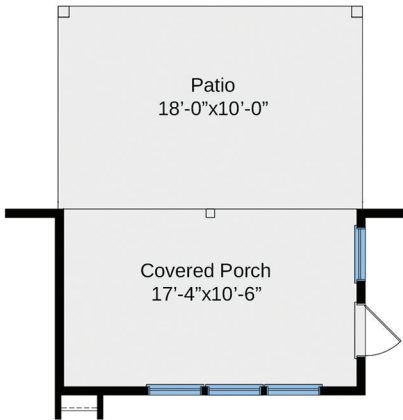

The Calabash

2-4 Bedrooms
2-3.5 Bathrooms
2,587 - 3,034 sq ft

A2

B2

C2

The Calabash

2-4 Bedrooms
2-3.5 Bathrooms
2,587 - 3,034 sq ft

First Floor

The Calabash

2-4 Bedrooms
2-3.5 Bathrooms
2,587 - 3,034 sq ft

Second Floor

The Calabash

2-4 Bedrooms
2-3.5 Bathrooms
2,587 - 3,034 sq ft

Optional Owner's Bath 2

Optional Owner's Bath 3

Optional Fireplace
W/O Built - Ins

Optional Fireplace
W/ Built - Ins

Optional 18'-0" x 10'-0" Patio

Optional Laundry
Room With Work Station

Optional Laundry
Room With Sink

Powder Room And
Pantry Option

Optional Gourmet
Kitchen Layout

Optional Windows At
Owner's Bedroom

Optional Owner's
Bedroom
Biswing Doors

Optional Door
Owner's Bedroom

Opt. Open Rail
ILO 45" Half Wall
With Cap

First Floor Options

The Calabash

2-4 Bedrooms
2-3.5 Bathrooms
2,587 - 3,034 sq ft

Optional Bedroom 3
ILO Study