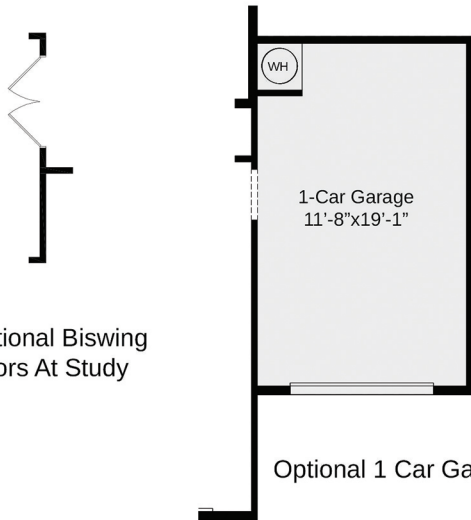

Optional Owner's
Bedroom
Biswing Doors

Optional Door
Owner's Bedroom

Opt. Open Rail
ILO 45" Half Wall
With Cap

First Floor Options

The Calabash

2-4 Bedrooms
2-3.5 Bathrooms
2,587 - 3,034 sq ft

Optional Bedroom 3
ILO Study

Optional Tray Ceiling At
Bedroom 3

Optional Tray Ceiling At Study

Optional Biswing
Doors At Study

Optional 1 Car Garage

Optional Service Door
At 1 Car Garage

Casual Dining Bay
Window Option

Double Garage Door Option

Side-Load Garage Option
(Not Available with optional one -Car Garage)

Optional Service
Door At Garage

First Floor Options

The Calabash

2-4 Bedrooms
2-3.5 Bathrooms
2,587 - 3,034 sq ft

Optional Bedroom 4
(Additional 200 S.F.)