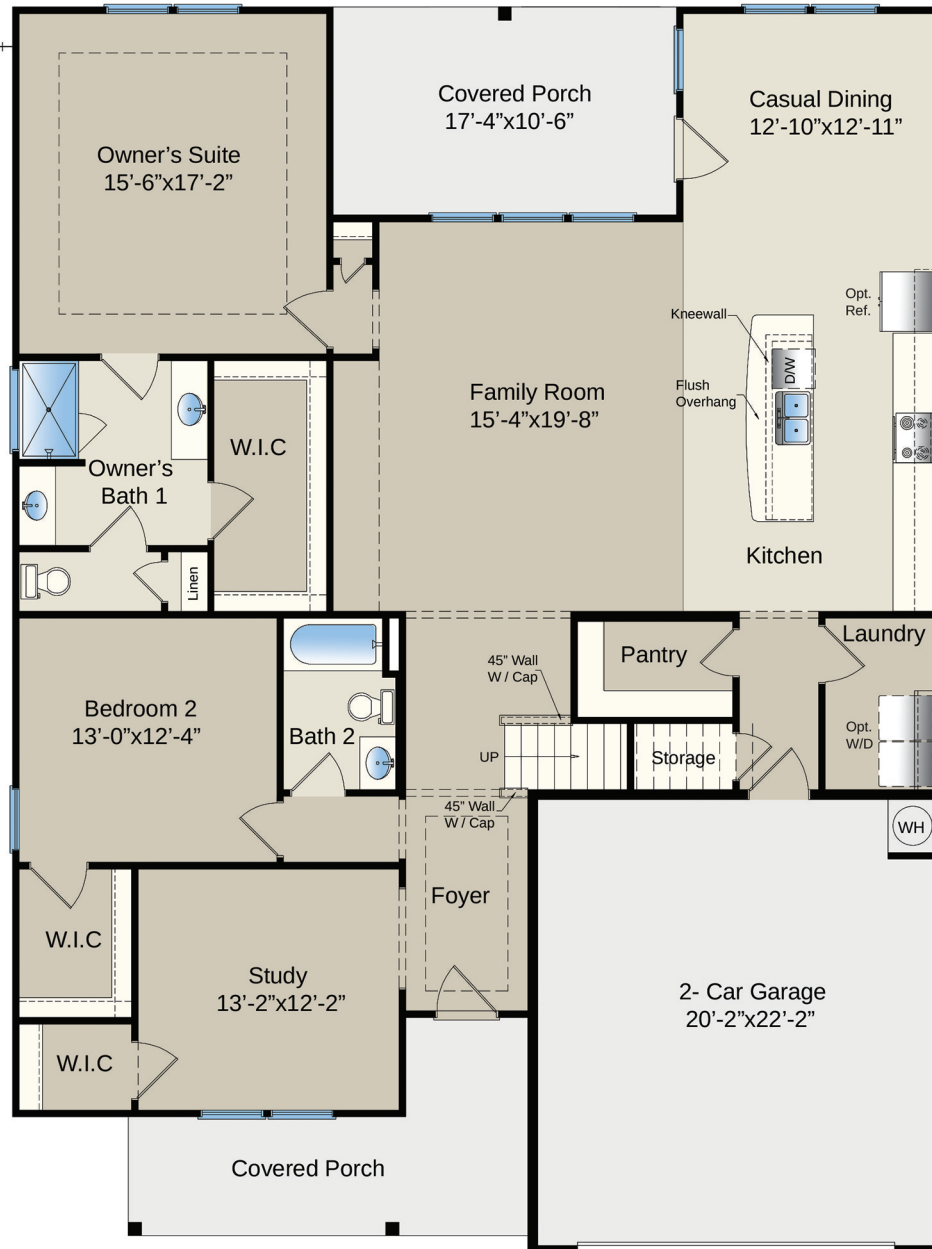

The Calabash

2-4 Bedrooms
2-3.5 Bathrooms
2,587 - 3,034 sq ft

A2

B2

C2

The Calabash

2-4 Bedrooms
2-3.5 Bathrooms
2,587 - 3,034 sq ft

First Floor

The Calabash

2-4 Bedrooms
2-3.5 Bathrooms
2,587 - 3,034 sq ft

Second Floor

The Calabash

2-4 Bedrooms
2-3.5 Bathrooms
2,587 - 3,034 sq ft

Optional Owner's Bath 2

Optional Owner's Bath 3

Optional Fireplace
W/O Built - Ins

Optional Fireplace
W/ Built - Ins

Optional 18'-0" x 10'-0" Patio

Optional Laundry
Room With Work Station

Optional Laundry
Room With Sink

Powder Room And
Pantry Option

Optional Gourmet
Kitchen Layout

Optional Windows At
Owner's Bedroom

Optional Owner's
Bedroom
Biswing Doors

Optional Door
Owner's Bedroom

Opt. Open Rail
ILO 45" Half Wall
With Cap

First Floor Options

The Calabash

2-4 Bedrooms
2-3.5 Bathrooms
2,587 - 3,034 sq ft

Optional Bedroom 3
ILO Study