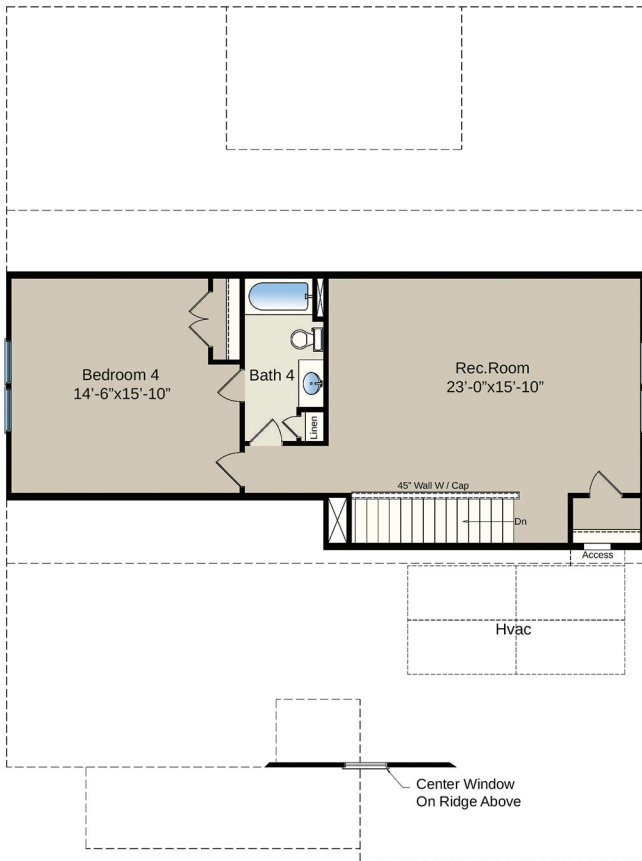

Optional Fireplace
W/ Built - Ins

Optional 18'-0" x 10'-0" Patio

Optional Laundry
Room With Work Station

Optional Laundry
Room With Sink

Powder Room And
Pantry Option

Optional Gourmet
Kitchen Layout

Optional Windows At
Owner's Bedroom

Optional Tray Ceiling At
Bedroom 3

Optional Tray Ceiling At Study

Optional Biswing
Doors At Study

Optional 1 Car Garage

Optional Service Door
At 1 Car Garage

Casual Dining Bay
Window Option

Double Garage Door Option

Side-Load Garage Option
(Not Available with optional one -Car Garage)

Optional Service
Door At Garage

First Floor Options

The Calabash

2-4 Bedrooms
2-3.5 Bathrooms
2,587 - 3,034 sq ft

Optional Bedroom 4
(Additional 200 S.F.)

Optional Second Owner's Bedroom
(Additional 200 S.F.)

Second Floor Options

The Calabash

2-4 Bedrooms
2-3.5 Bathrooms
2,587 - 3,034 sq ft

Optional Windows
At Storage

Optional Bath 3
At Rec Room

Optional Full Height
Wall and Door At SF Stairs