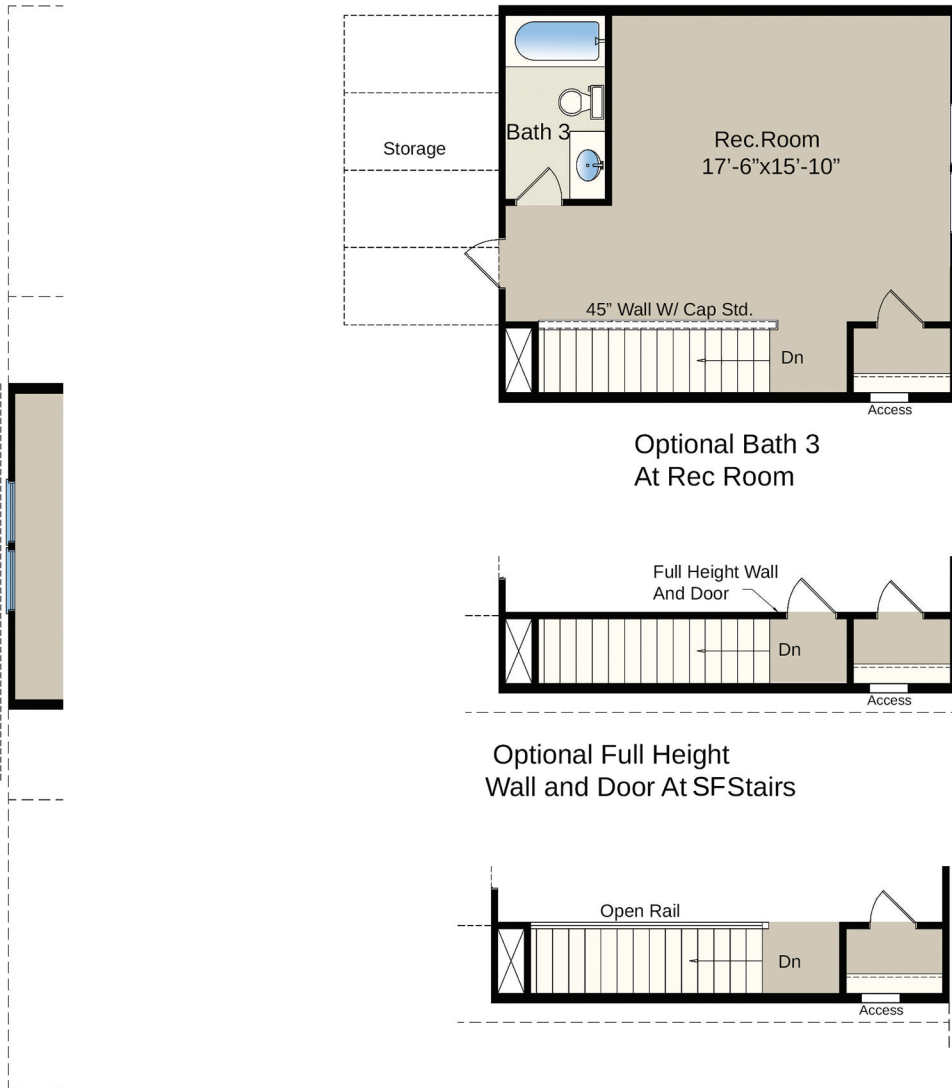

Optional Fireplace
W/ Built - Ins

Optional 18'-0" x 10'-0" Patio

Optional Laundry
Room With Work Station

Optional Laundry
Room With Sink

Powder Room And
Pantry Option

Optional Gourmet
Kitchen Layout

Optional Windows At
Owner's Bedroom

Optional Tray Ceiling At
Bedroom 3

Optional Tray Ceiling At Study

Optional Biswing
Doors At Study

Optional 1 Car Garage

Optional Service Door
At 1 Car Garage

Casual Dining Bay
Window Option

Double Garage Door Option

Side-Load Garage Option
(Not Available with optional one -Car Garage)

Optional Service
Door At Garage

First Floor Options

The Calabash

2-4 Bedrooms
2-3.5 Bathrooms
2,587 - 3,034 sq ft

Optional Bedroom 4
(Additional 200 S.F.)

Optional Second Owner's Bedroom
(Additional 200 S.F.)

Second Floor Options

The Calabash

2-4 Bedrooms
2-3.5 Bathrooms
2,587 - 3,034 sq ft

Optional Windows
At Storage

Optional Bath 3
At Rec Room

Optional Full Height
Wall and Door At SF Stairs