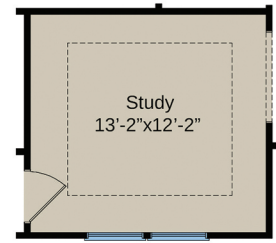

The Calabash

2-4 Bedrooms
2-3.5 Bathrooms
2,587 - 3,034 sq ft

Second Floor

The Calabash

2-4 Bedrooms
2-3.5 Bathrooms
2,587 - 3,034 sq ft

Optional Owner's Bath 2

Optional Owner's Bath 3

Optional Fireplace
W/O Built - Ins

Optional Fireplace
W/ Built - Ins

Optional 18'-0" x 10'-0" Patio

Optional Laundry
Room With Work Station

Optional Laundry
Room With Sink

Powder Room And
Pantry Option

Optional Gourmet
Kitchen Layout

Optional Windows At
Owner's Bedroom

Optional Owner's
Bedroom
Biswing Doors

Optional Door
Owner's Bedroom

Opt. Open Rail
ILO 45" Half Wall
With Cap

First Floor Options

The Calabash

2-4 Bedrooms
2-3.5 Bathrooms
2,587 - 3,034 sq ft

Optional Bedroom 3
ILO Study

Optional Tray Ceiling At
Bedroom 3

Optional Tray Ceiling At Study

Optional Biswing
Doors At Study

Optional 1 Car Garage

Optional Service Door
At 1 Car Garage

Casual Dining Bay
Window Option

Double Garage Door Option