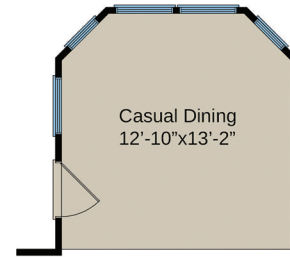

Optional Fireplace
W/ Built - Ins

Optional 18'-0" x 10'-0" Patio

Optional Laundry
Room With Work Station

Optional Laundry
Room With Sink

Powder Room And
Pantry Option

Optional Gourmet
Kitchen Layout

Optional Windows At
Owner's Bedroom

Optional Owner's
Bedroom
Biswing Doors

Optional Door
Owner's Bedroom

Opt. Open Rail
ILO 45" Half Wall
With Cap

First Floor Options

The Calabash

2-4 Bedrooms
2-3.5 Bathrooms
2,587 - 3,034 sq ft

Optional Bedroom 3
ILO Study

Optional Tray Ceiling At
Bedroom 3

Optional Tray Ceiling At Study

Optional Biswing
Doors At Study

Optional 1 Car Garage

Optional Service Door
At 1 Car Garage

Casual Dining Bay
Window Option

Double Garage Door Option

Side-Load Garage Option
(Not Available with optional one -Car Garage)

Optional Service
Door At Garage

First Floor Options

The Calabash

2-4 Bedrooms
2-3.5 Bathrooms
2,587 - 3,034 sq ft

Optional Bedroom 4
(Additional 200 S.F.)