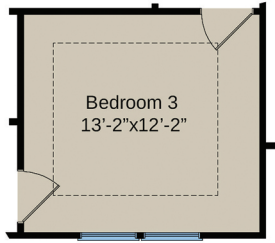

The Calabash

2-4 Bedrooms
2-3.5 Bathrooms
2,587 - 3,034 sq ft

Second Floor

The Calabash

2-4 Bedrooms
2-3.5 Bathrooms
2,587 - 3,034 sq ft

Optional Owner's Bath 2

Optional Owner's Bath 3

Optional Fireplace
W/O Built - Ins

Optional Fireplace
W/ Built - Ins

Optional 18'-0" x 10'-0" Patio

Optional Laundry
Room With Work Station

Optional Laundry
Room With Sink

Powder Room And
Pantry Option

Optional Gourmet
Kitchen Layout

Optional Windows At
Owner's Bedroom

Optional Owner's
Bedroom
Biswing Doors

Optional Door
Owner's Bedroom

Opt. Open Rail
ILO 45" Half Wall
With Cap

First Floor Options

The Calabash

2-4 Bedrooms
2-3.5 Bathrooms
2,587 - 3,034 sq ft

Optional Bedroom 3
ILO Study

Optional Tray Ceiling At
Bedroom 3

Optional Tray Ceiling At Study

Optional Biswing
Doors At Study

Optional 1 Car Garage

Optional Service Door
At 1 Car Garage

Casual Dining Bay
Window Option

Double Garage Door Option