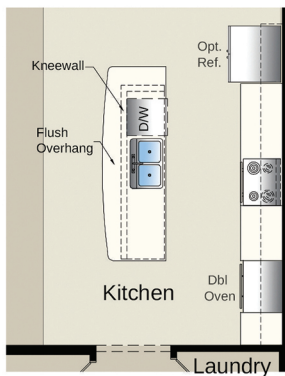

Optional Fireplace
W/ Built - Ins

Optional 18'-0" x 10'-0" Patio

Optional Laundry
Room With Work Station

Optional Laundry
Room With Sink

Powder Room And
Pantry Option

Optional Gourmet
Kitchen Layout

Optional Windows At
Owner's Bedroom