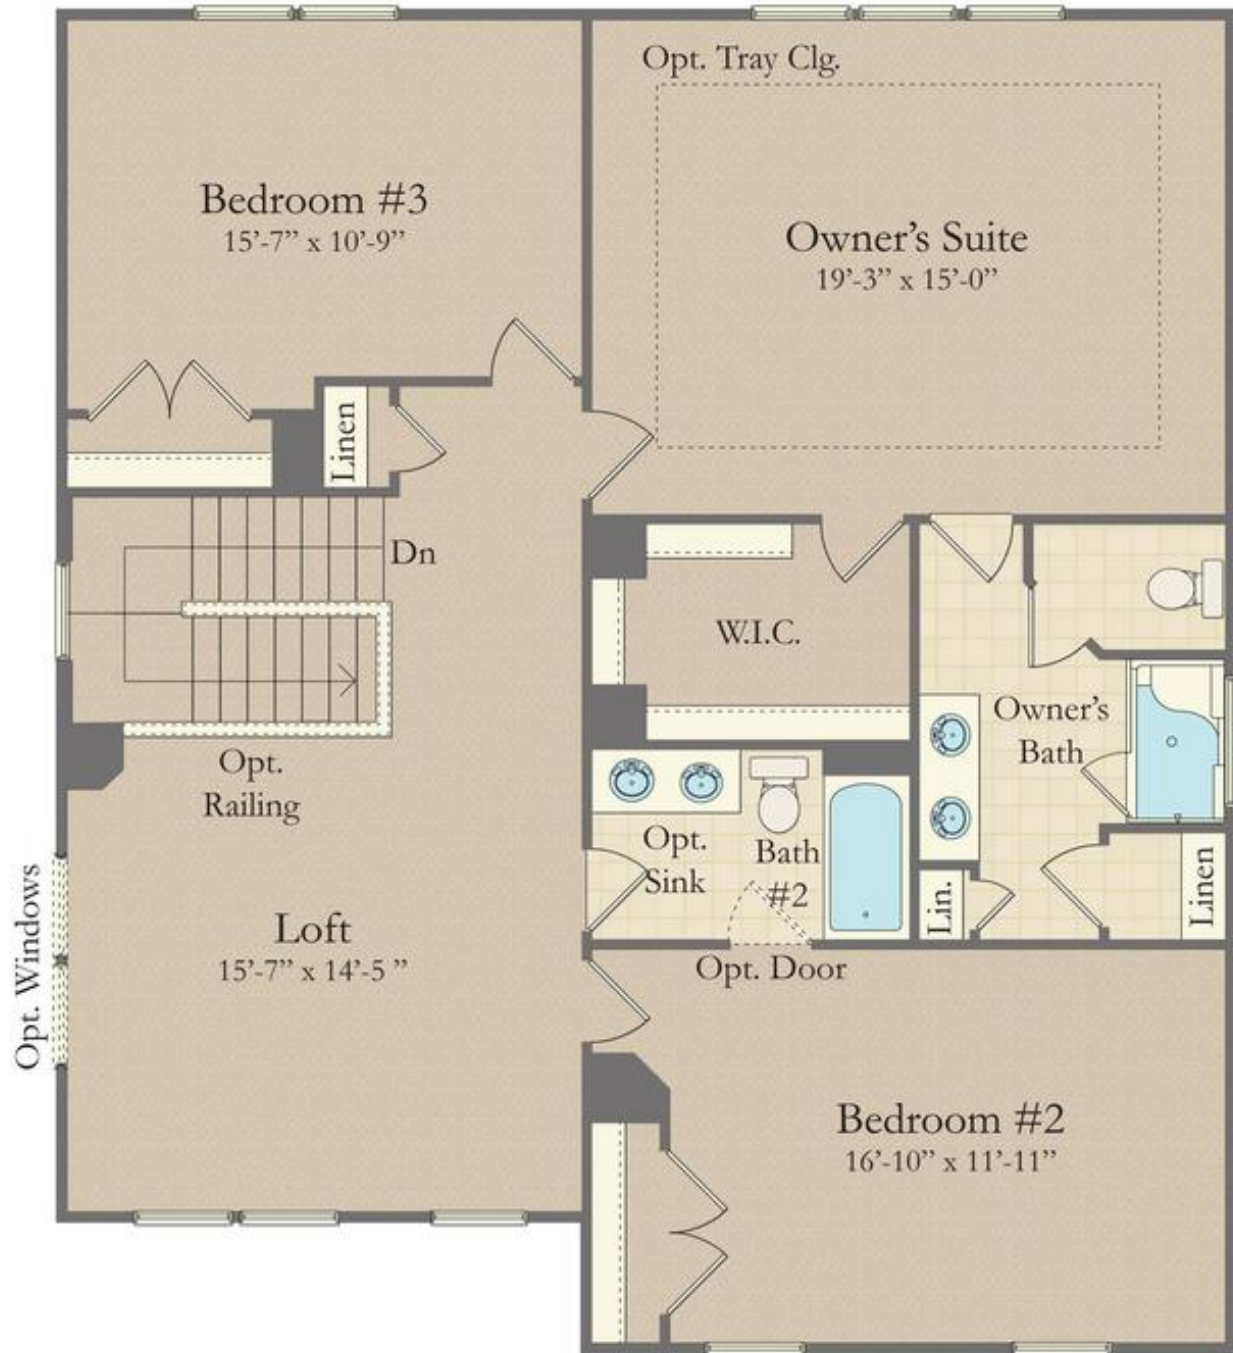

ELEVATION 9

First Floor

Second Floor

Bonus Floor

First Floor Opt.

Opt. Gourmet Kitchen
w/ 30" Cooktop

Opt. Screened Porch

Opt. Study

Opt. Basement Stairs

Opt. Fireplace

Second Floor Opt.

Opt. Bonus Stairs

Opt. Bedroom #4
ILO Loft

Opt. Deluxe Owner's Bath

Bonus Floor Opt

Opt. Bedroom #5 w/ Bath #3