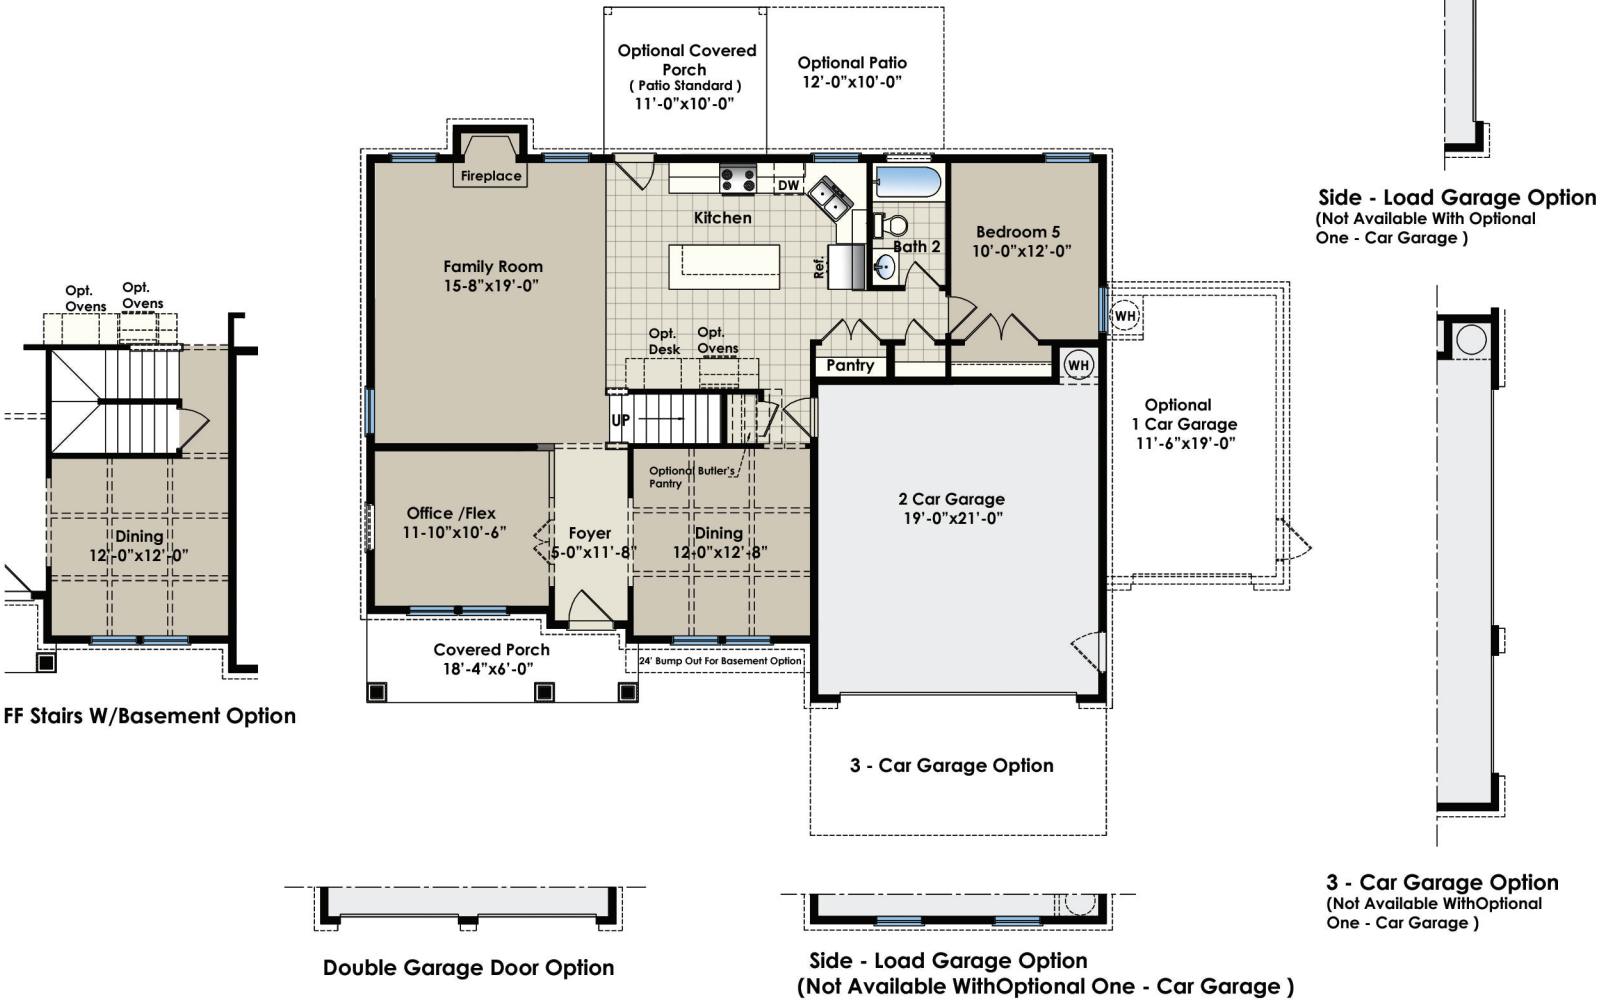

The Southport

5 Bedrooms
3-5 Bathrooms
2,825 - 2,934 sq ft

The Southport

5 Bedrooms
3-5 Bathrooms
2,825 - 2,934 sq ft

First Floor Plan

The Southport

5 Bedrooms
3-5 Bathrooms
2,825 - 2,934 sq ft

Bedroom 4 Option
(With Optional Basement)

Bedroom 3 W/Bath 4 & 5 Option

Second Floor Plan

Sf Stairs W/ Basement
Option

Game Room Option

Sf Stairs W/O Basement
Option

The Southport

5 Bedrooms
3-5 Bathrooms
2,825 - 2,934 sq ft

Basement Floor Plan