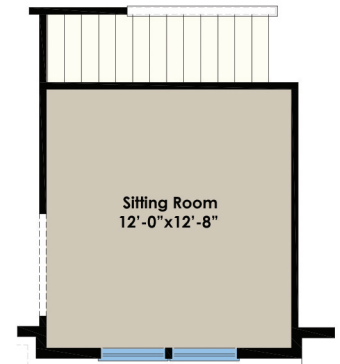

The Southport

5 Bedrooms
3-5 Bathrooms
2,825 - 2,934 sq ft

The Southport

5 Bedrooms
3-5 Bathrooms
2,825 - 2,934 sq ft

First Floor Plan

The Southport

5 Bedrooms
3-5 Bathrooms
2,825 - 2,934 sq ft

Bedroom 4 Option
(With Optional Basement)

Bedroom 3 W/Bath 4 & 5 Option

Second Floor Plan

Sf Stairs W/ Basement
Option

Game Room Option

Sf Stairs W/O Basement
Option

The Southport

5 Bedrooms
3-5 Bathrooms
2,825 - 2,934 sq ft

Basement Floor Plan