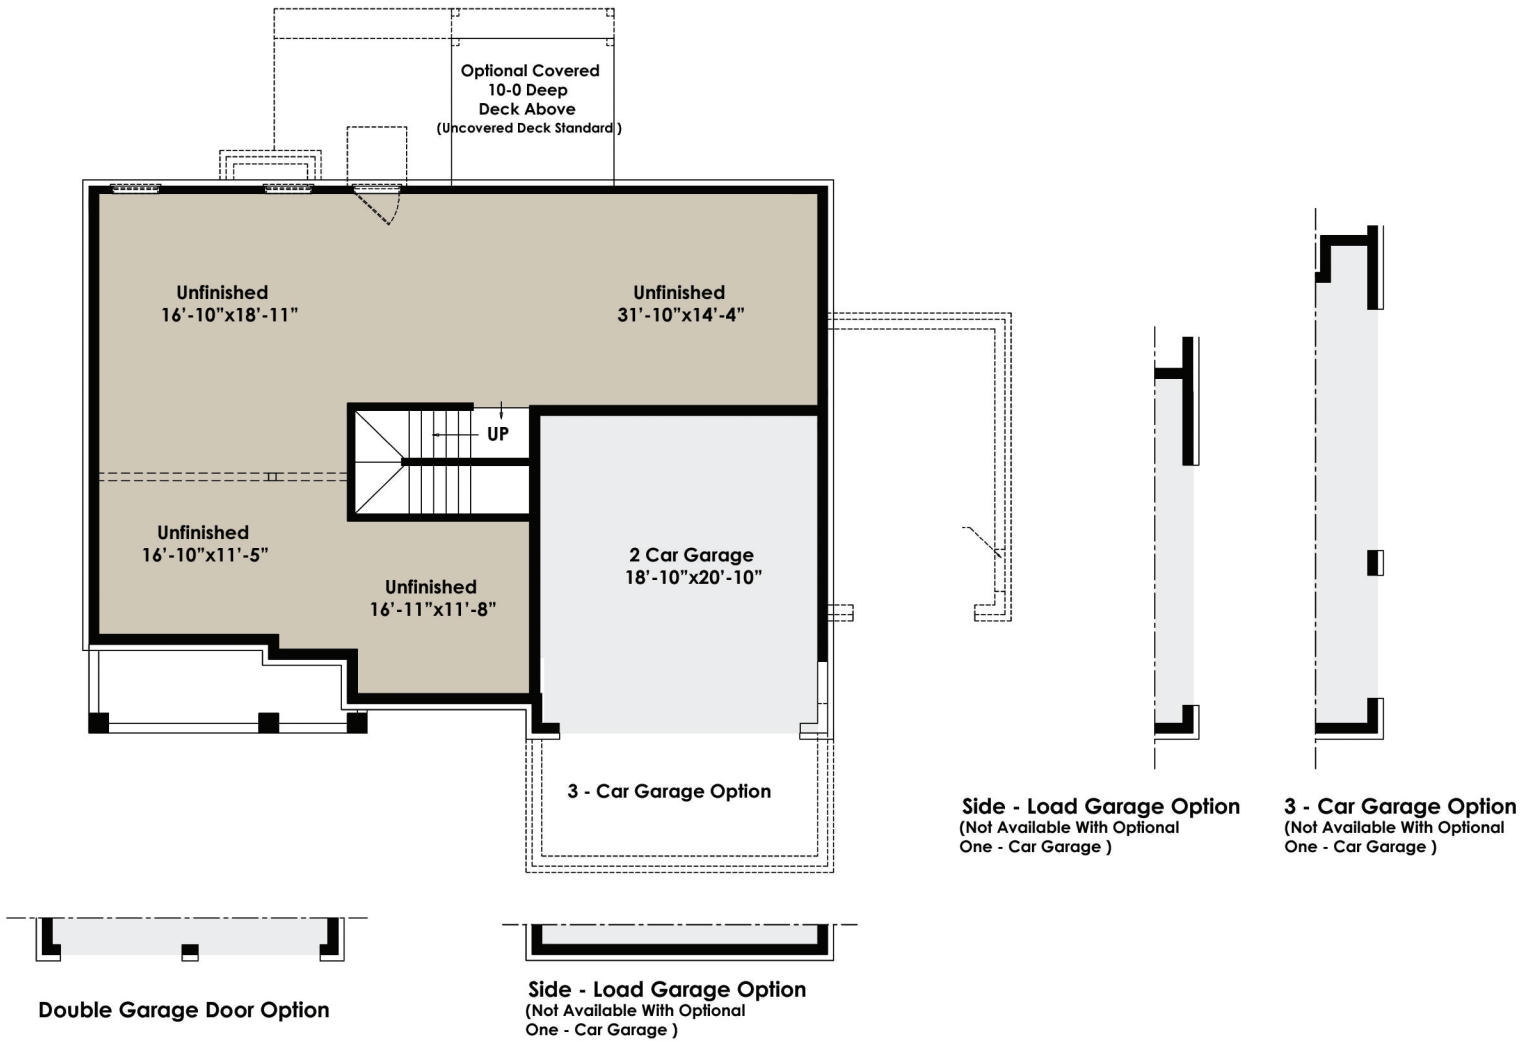

The Southport

5 Bedrooms
3-5 Bathrooms
2,825 - 2,934 sq ft

The Southport

5 Bedrooms
3-5 Bathrooms
2,825 - 2,934 sq ft

First Floor Plan

The Southport

5 Bedrooms
3-5 Bathrooms
2,825 - 2,934 sq ft

Bedroom 4 Option
(With Optional Basement)

Bedroom 3 W/Bath 4 & 5 Option

Second Floor Plan

Sf Stairs W/ Basement
Option

Game Room Option

Sf Stairs W/O Basement
Option

The Southport

5 Bedrooms
3-5 Bathrooms
2,825 - 2,934 sq ft

Basement Floor Plan