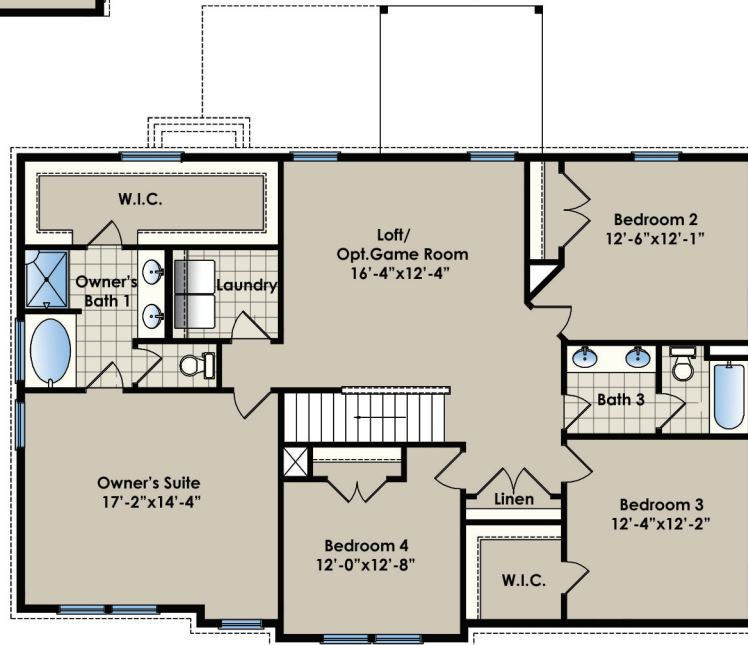

The Southport

5 Bedrooms
3-5 Bathrooms
2,825 - 2,934 sq ft

The Southport

5 Bedrooms
3-5 Bathrooms
2,825 - 2,934 sq ft

First Floor Plan

The Southport

5 Bedrooms
3-5 Bathrooms
2,825 - 2,934 sq ft

Bedroom 4 Option
(With Optional Basement)

Bedroom 3 W/Bath 4 & 5 Option

Second Floor Plan

Sf Stairs W/ Basement
Option

Game Room Option

Sf Stairs W/O Basement
Option

The Southport

5 Bedrooms
3-5 Bathrooms
2,825 - 2,934 sq ft

Basement Floor Plan