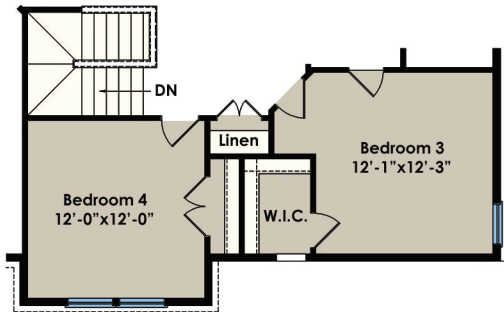

The Southport

5 Bedrooms
3-5 Bathrooms
2,825 - 2,934 sq ft

The Southport

5 Bedrooms
3-5 Bathrooms
2,825 - 2,934 sq ft

First Floor Plan

The Southport

5 Bedrooms
3-5 Bathrooms
2,825 - 2,934 sq ft

Bedroom 4 Option
(With Optional Basement)

Bedroom 3 W/Bath 4 & 5 Option

Second Floor Plan

Sf Stairs W/ Basement
Option

Game Room Option

Sf Stairs W/O Basement
Option

The Southport

5 Bedrooms
3-5 Bathrooms
2,825 - 2,934 sq ft

Basement Floor Plan