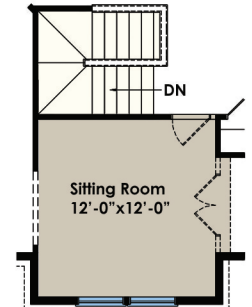

The Southport

5 Bedrooms
3-5 Bathrooms
2,825 - 2,934 sq ft

The Southport

5 Bedrooms
3-5 Bathrooms
2,825 - 2,934 sq ft

First Floor Plan

The Southport

5 Bedrooms
3-5 Bathrooms
2,825 - 2,934 sq ft

Bedroom 4 Option
(With Optional Basement)

Bedroom 3 W/Bath 4 & 5 Option

Second Floor Plan

Sf Stairs W/ Basement
Option

Game Room Option

Sf Stairs W/O Basement
Option

The Southport

5 Bedrooms
3-5 Bathrooms
2,825 - 2,934 sq ft

Basement Floor Plan