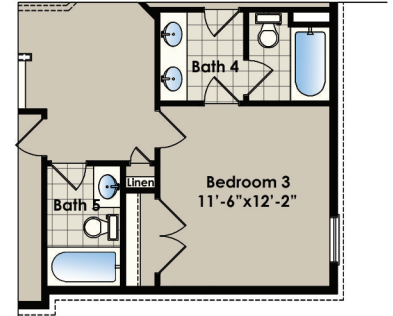

The Southport

5 Bedrooms
3-5 Bathrooms
2,825 - 2,934 sq ft

The Southport

5 Bedrooms
3-5 Bathrooms
2,825 - 2,934 sq ft

First Floor Plan

The Southport

5 Bedrooms
3-5 Bathrooms
2,825 - 2,934 sq ft

Bedroom 4 Option
(With Optional Basement)

Bedroom 3 W/Bath 4 & 5 Option

Second Floor Plan

Sf Stairs W/ Basement
Option

Game Room Option

Sf Stairs W/O Basement
Option

The Southport

5 Bedrooms
3-5 Bathrooms
2,825 - 2,934 sq ft

Basement Floor Plan