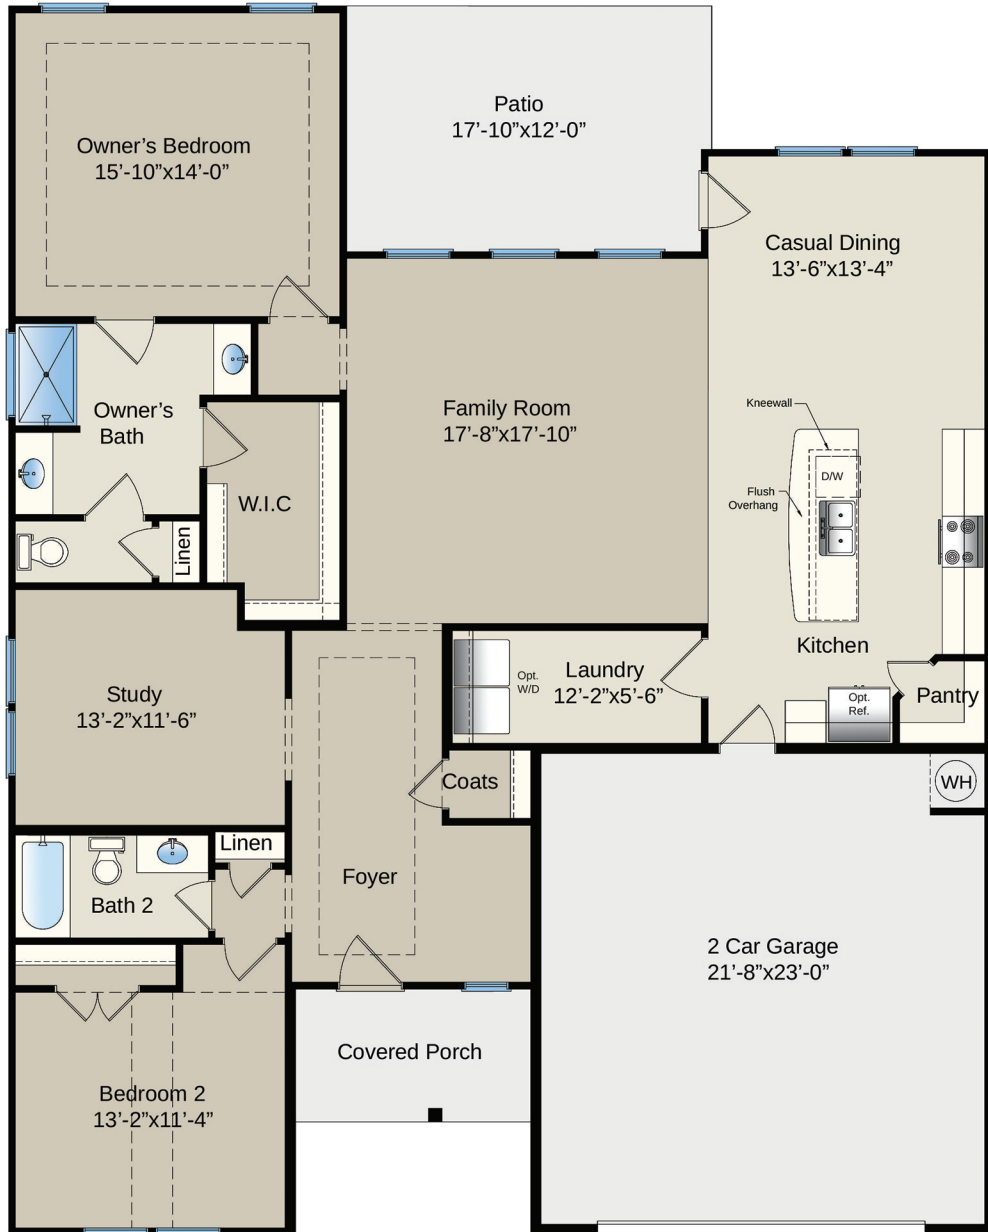

# The Wrightsville

2-5 Bedrooms  
2-3.5 Bathrooms  
1,912 - 3,010 sq ft

# The Wrightsville

2-5 Bedrooms  
2-3.5 Bathrooms  
1,912 - 3,010 sq ft

First Floor

# The Wrightsville

2-5 Bedrooms  
2-3.5 Bathrooms  
1,912 - 3,010 sq ft

First Floor W/ Optional  
Second Floor