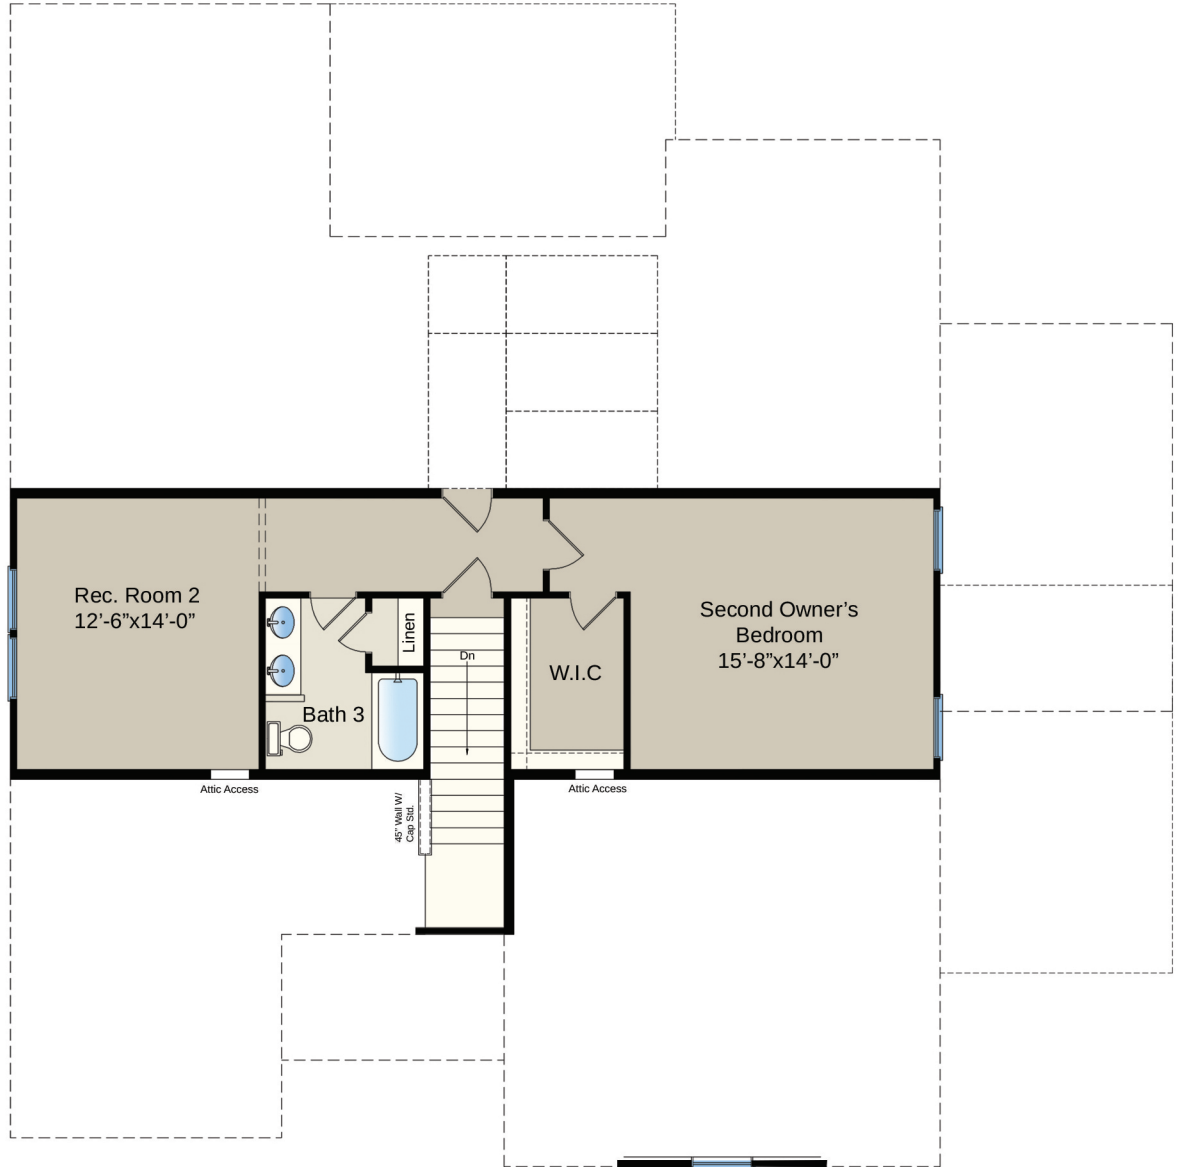

# The Wrightsville

2-5 Bedrooms  
2-3.5 Bathrooms  
1,912 - 3,010 sq ft

# The Wrightsville

2-5 Bedrooms  
2-3.5 Bathrooms  
1,912 - 3,010 sq ft

First Floor

# The Wrightsville

2-5 Bedrooms  
2-3.5 Bathrooms  
1,912 - 3,010 sq ft

Optional Bedroom 4 OR 5 W/  
Second Owner's Bedroom

Optional Rec. Room  
Full Wall With Door

Second Floor Options