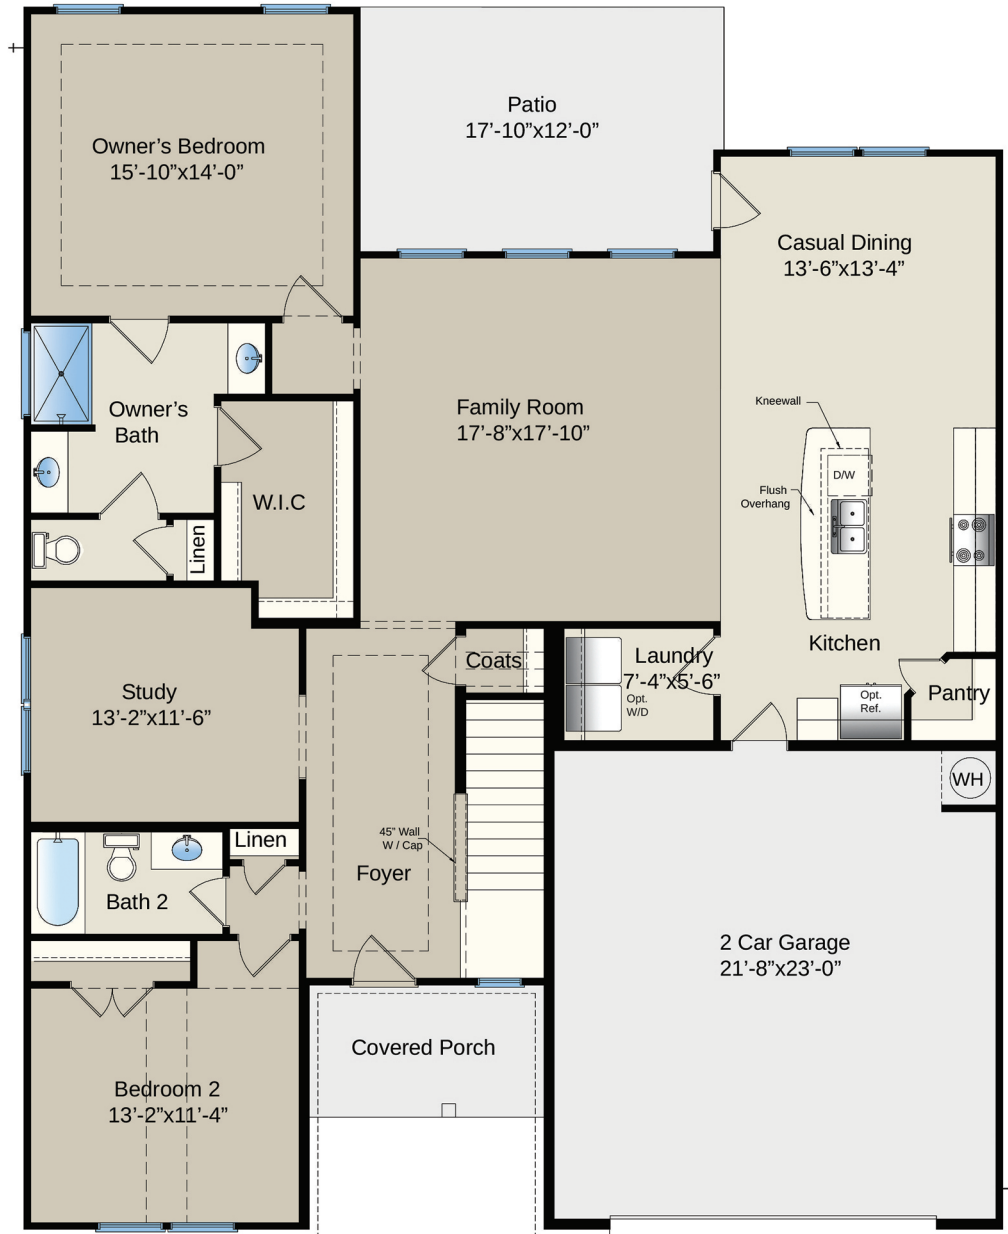

# The Wrightsville

2-5 Bedrooms  
2-3.5 Bathrooms  
1,912 - 3,010 sq ft

First Floor

# The Wrightsville

2-5 Bedrooms  
2-3.5 Bathrooms  
1,912 - 3,010 sq ft

## First Floor Options

# The Wrightsville

2-5 Bedrooms  
2-3.5 Bathrooms  
1,912 - 3,010 sq ft

First Floor W/ Optional  
Second Floor