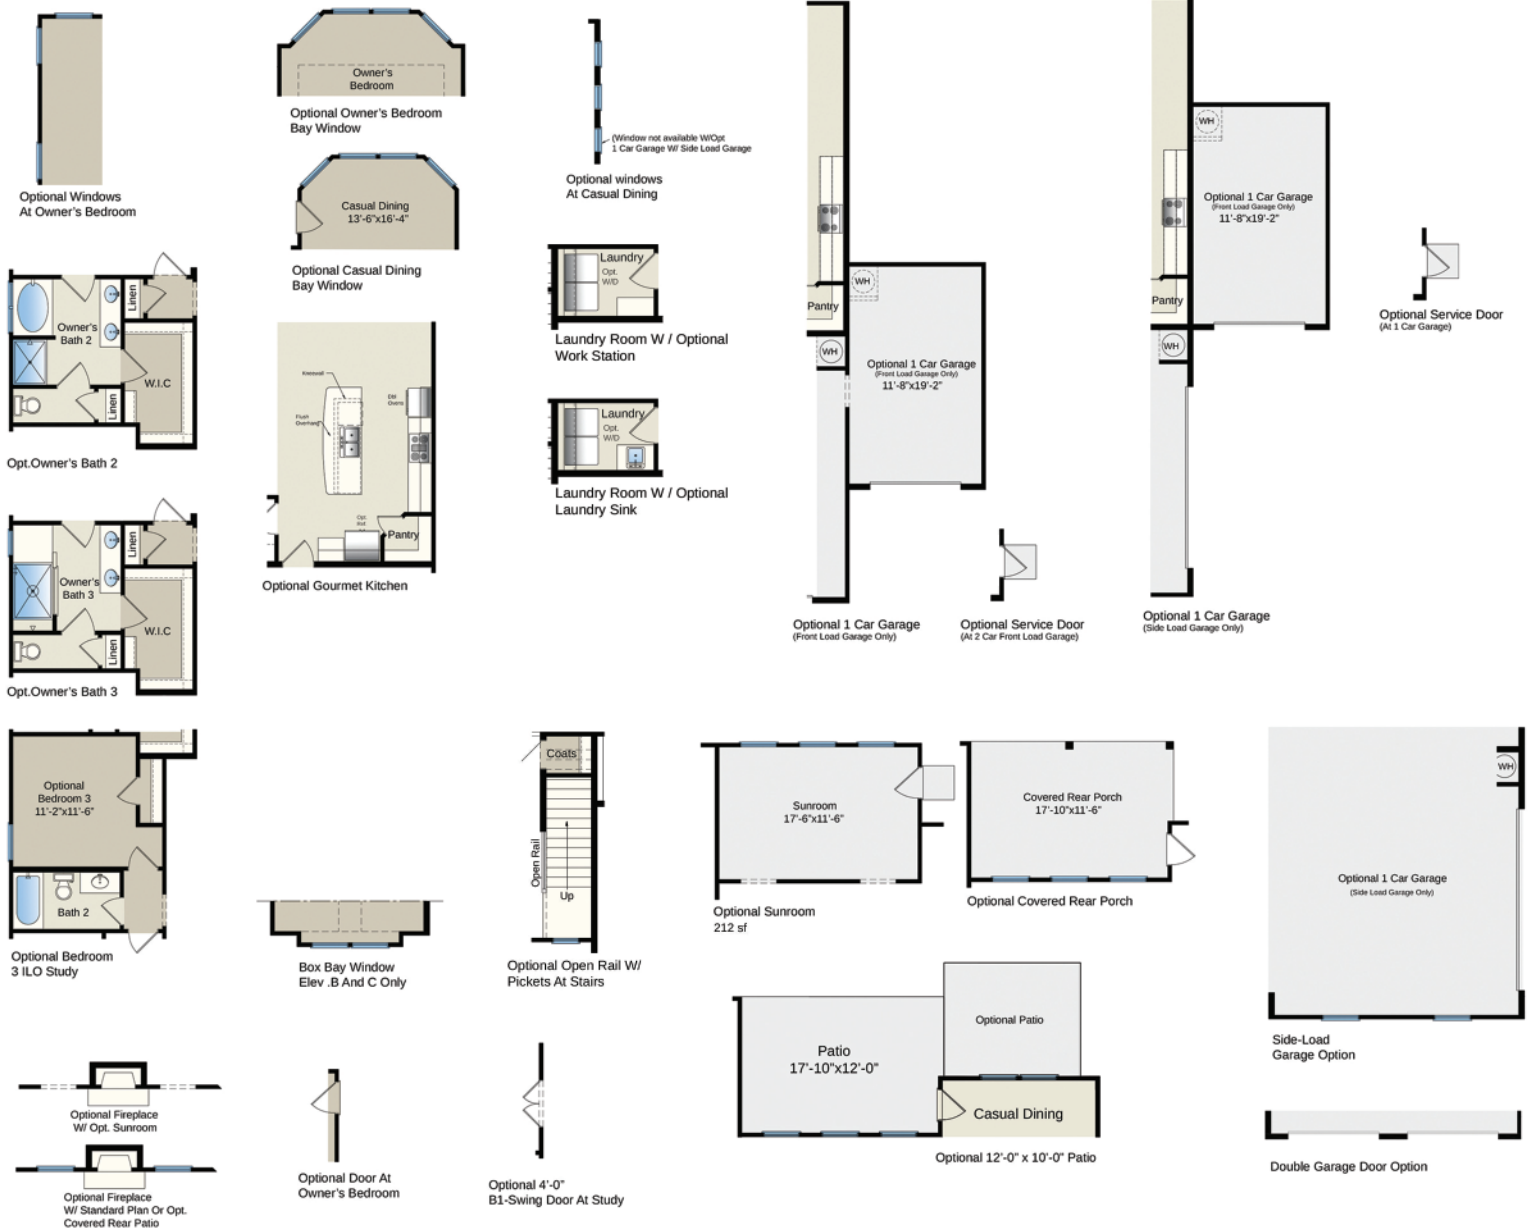

# The Wrightsville

2-5 Bedrooms  
2-3.5 Bathrooms  
1,912 - 3,010 sq ft

First Floor

## First Floor Options

# The Wrightsville

2-5 Bedrooms  
2-3.5 Bathrooms  
1,912 - 3,010 sq ft

First Floor W/ Optional  
Second Floor

# The Wrightsville

2-5 Bedrooms  
2-3.5 Bathrooms  
1,912 - 2,863 sq ft

First Floor Options W/ Second Floor