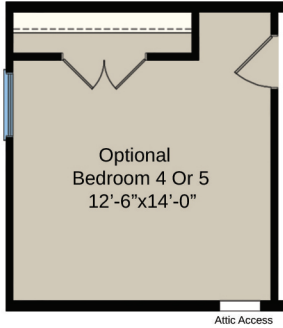

# The Wrightsville

2-5 Bedrooms  
2-3.5 Bathrooms  
1,912 - 3,010 sq ft

First Floor W/ Optional  
Second Floor

# The Wrightsville

2-5 Bedrooms  
2-3.5 Bathrooms  
1,912 - 2,863 sq ft

First Floor Options W/ Second Floor

# The Wrightsville

2-5 Bedrooms  
2-3.5 Bathrooms  
1,912 - 3,010 sq ft

Second Floor

# The Wrightsville

2-5 Bedrooms  
2-3.5 Bathrooms  
1,912 - 3,010 sq ft

Optional Bedroom 4 OR 5 W/  
Second Owner's Bedroom

Optional Rec. Room  
Full Wall With Door

Second Floor Options