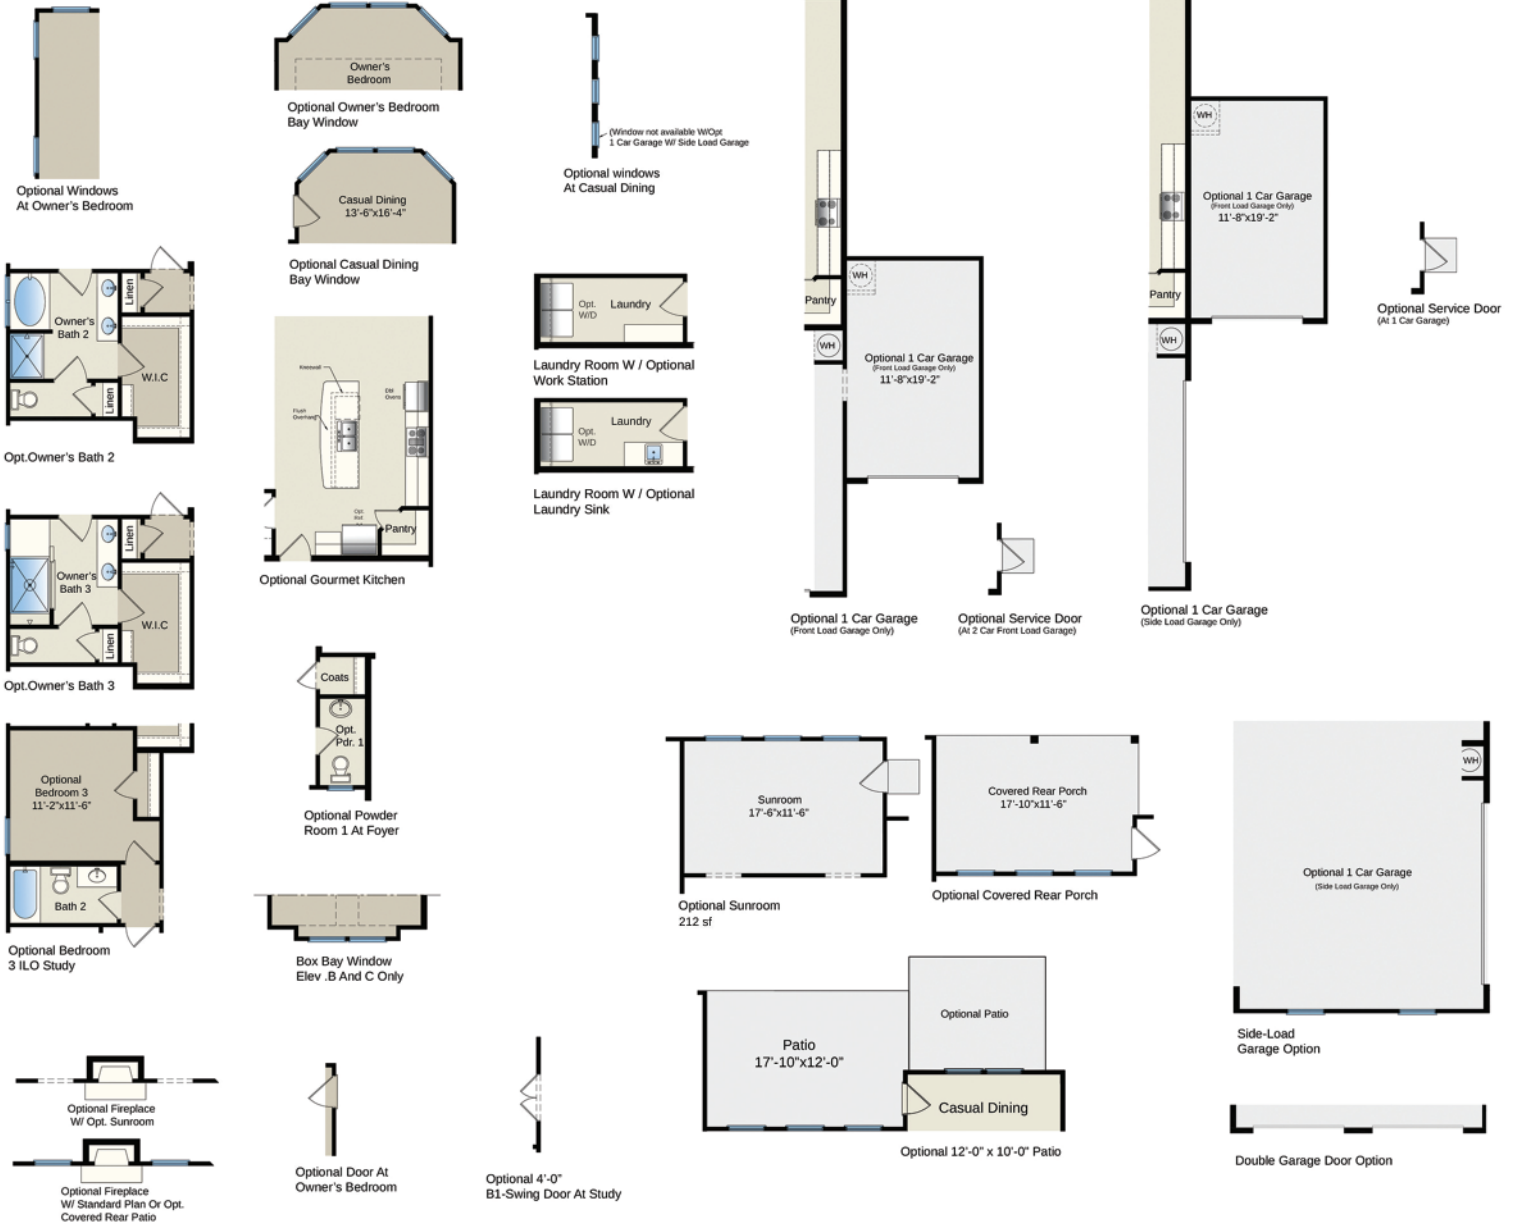

# The Wrightsville

2-5 Bedrooms  
2-3.5 Bathrooms  
1,912 - 3,010 sq ft

# The Wrightsville

2-5 Bedrooms  
2-3.5 Bathrooms  
1,912 - 3,010 sq ft

First Floor

## First Floor Options