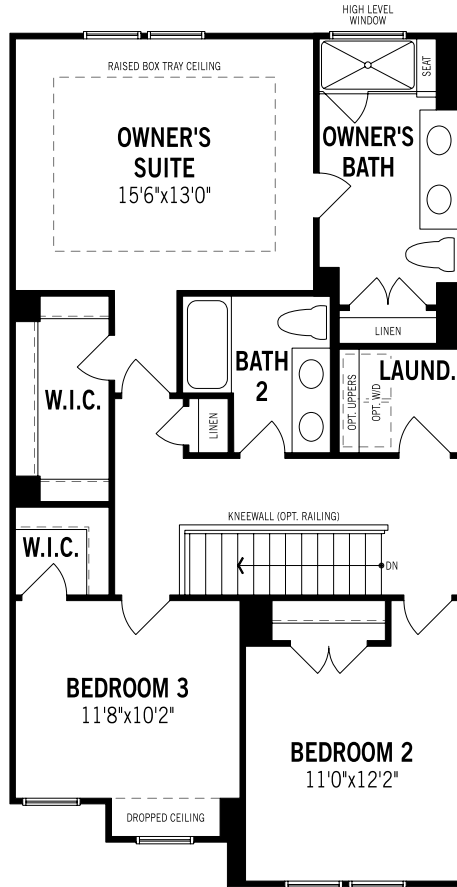

Claymore - Ground Floor

Unselected Options: Electric Fireplace

Printed on 4/11/22

Plans and elevations are artist's renderings and may contain options which are not standard on all models. Mattamy Homes reserves the right to make changes to these floorplans, specifications, dimensions and elevations without prior notice. Stated dimensions and square footage are approximate and should not be used as representation of the home's precise or actual size. Square footage of single family homes is generally based upon ANSI Z765-2003 but may vary from time to time and without notice. Square footage of multi-family homes are generally based upon ANSI BOMA Z65.1-1996 but may vary from time to time and without notice.

Unselected Options: Owner's Bath Oasis

Printed on 4/11/22

Plans and elevations are artist's renderings and may contain options which are not standard on all models. Mattamy Homes reserves the right to make changes to these floorplans, specifications, dimensions and elevations without prior notice. Stated dimensions and square footage are approximate and should not be used as representation of the home's precise or actual size. Square footage of single family homes is generally based upon ANSI Z765-2003 but may vary from time to time and without notice. Square footage of multi-family homes are generally based upon ANSI BOMA Z65.1-1996 but may vary from time to time and without notice.