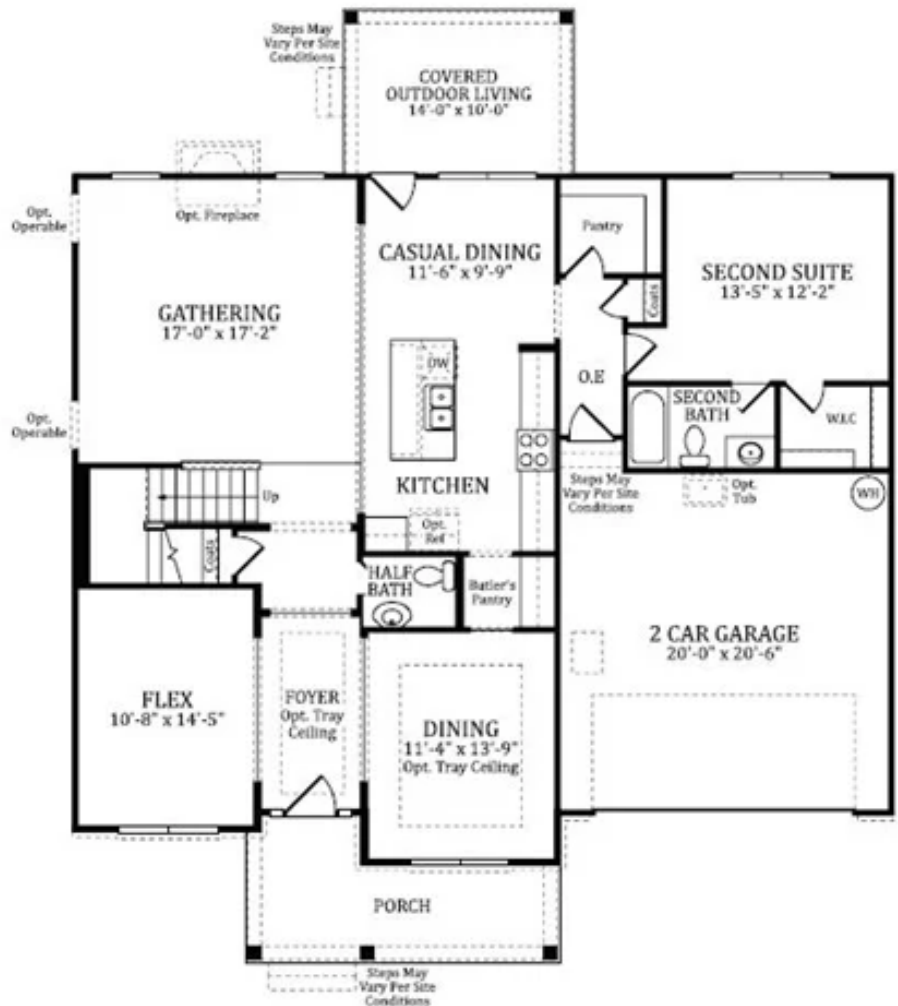

OPT. SCREENED OUTDOOR LIVING
Screen Paneling Per Screen Provider

OPT. SUNROOM

OPT. 4' GATHERING EXTENSION

OPT. GOURMET KITCHEN
(Opt. Selected at Design Appointment)

OPT. STUDY ILO FLEX

FEDERAL SIDING ELEVATION

OPT. SHOWER LEDGE

FEDERAL SIDING ELEVATION

OPT. BEDROOM 4 ILO GAME ROOM

OPT. SECOND SUITE 2 ILO BEDROOM