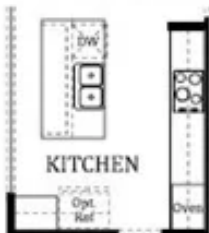

OPT. SCREENED OUTDOOR LIVING
Screen Paneling Per Screen Provider

OPT. SUNROOM

OPT. 4' GATHERING EXTENSION

OPT. GOURMET KITCHEN
(Opt. Selected at Design Appointment)

OPT. STUDY ILO FLEX

FEDERAL SIDING ELEVATION

OPT. SHOWER LEDGE

FEDERAL SIDING ELEVATION

OPT. BEDROOM 4 ILO GAME ROOM

OPT. SECOND SUITE 2 ILO BEDROOM