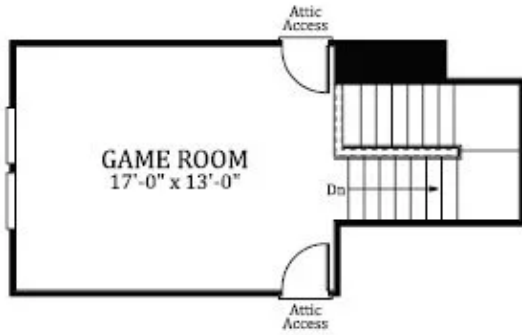

OPT. SUNROOM

OPT. SCREENED OUTDOOR LIVING

Screen Paneling Per Screen Provider

OPT. GOURMET KITCHEN
(Opt. Selected at Design Appointment)

OPT. STUDY ILO DINING

CRAFTSMAN ELEVATION

OPT. BEDROOM W/
BATH ILO FLEX

CRAFTSMAN ELEVATION

OPT. OWNER'S BATH #3

STAIRS AT OPT. THIRD FLOOR

OPT. UNFINISHED ATTIC

OPT. GAME ROOM

OPT. GAME ROOM W/ ATTIC SUITE