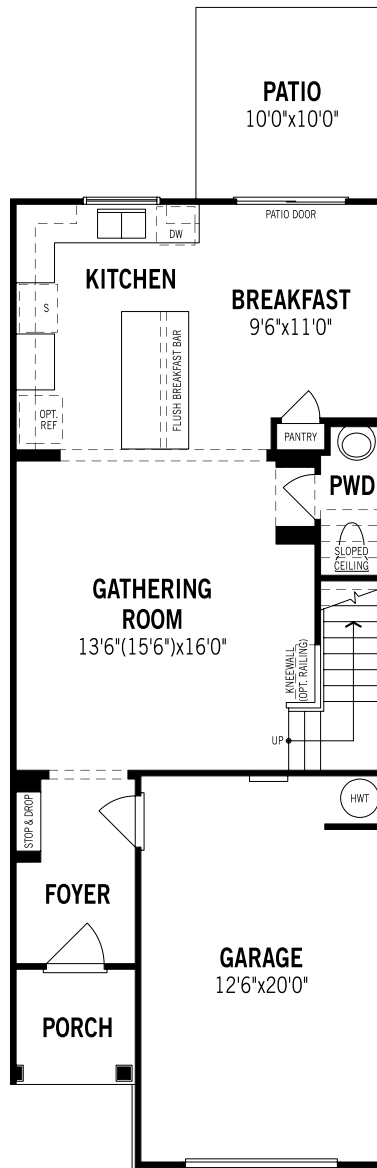

Brooke - Ground Floor

Unselected Options: Closet in Lieu of Stop & Drop, Electric Fireplace

Printed on 4/11/22

Plans and elevations are artist's renderings and may contain options which are not standard on all models. Mattamy Homes reserves the right to make changes to these floorplans, specifications, dimensions and elevations without prior notice. Stated dimensions and square footage are approximate and should not be used as representation of the home's precise or actual size. Square footage of single family homes is generally based upon ANSI Z765-2003 but may vary from time to time and without notice. Square footage of multi-family homes are generally based upon ANSI BOMA Z65.1-1996 but may vary from time to time and without notice.

Unselected Options: Owner's Bath Oasis

Printed on 4/11/22

Plans and elevations are artist's renderings and may contain options which are not standard on all models. Mattamy Homes reserves the right to make changes to these floorplans, specifications, dimensions and elevations without prior notice. Stated dimensions and square footage are approximate and should not be used as representation of the home's precise or actual size. Square footage of single family homes is generally based upon ANSI Z765-2003 but may vary from time to time and without notice. Square footage of multi-family homes are generally based upon ANSI BOMA Z65.1-1996 but may vary from time to time and without notice.