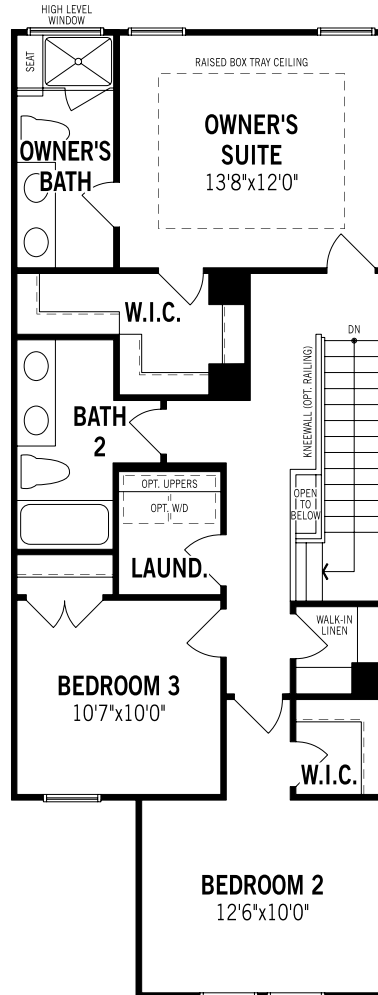

Brooke - Ground Floor

Unselected Options: Closet in Lieu of Stop & Drop, Electric Fireplace

Printed on 4/11/22

Plans and elevations are artist's renderings and may contain options which are not standard on all models. Mattamy Homes reserves the right to make changes to these floorplans, specifications, dimensions and elevations without prior notice. Stated dimensions and square footage are approximate and should not be used as representation of the home's precise or actual size. Square footage of single family homes is generally based upon ANSI Z765-2003 but may vary from time to time and without notice. Square footage of multi-family homes are generally based upon ANSI BOMA Z65.1-1996 but may vary from time to time and without notice.

Unselected Options: Owner's Bath Oasis

Printed on 4/11/22

Plans and elevations are artist's renderings and may contain options which are not standard on all models. Mattamy Homes reserves the right to make changes to these floorplans, specifications, dimensions and elevations without prior notice. Stated dimensions and square footage are approximate and should not be used as representation of the home's precise or actual size. Square footage of single family homes is generally based upon ANSI Z765-2003 but may vary from time to time and without notice. Square footage of multi-family homes are generally based upon ANSI BOMA Z65.1-1996 but may vary from time to time and without notice.