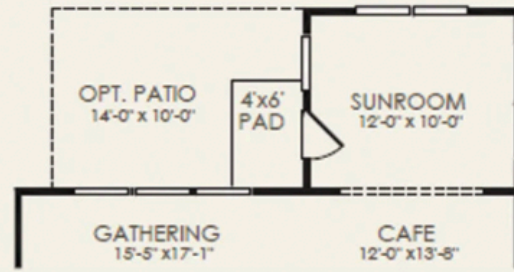

Opt. Guest Suite ilo Flex

Tandem Garage Options

Opt. Front Door w/ Side Lite

Opt. Library ilo Flex

Stairs to Opt Basement

Opt. Corner Fireplace

Opt. Side Fireplace

Opt. Screened Porch

OPT SGD  
Only Available with Screened Porch

Opt. Covered Porch

Opt. Sunroom

Owner's Bath  
Option 2

Owner's Bath  
Option 3

Opt Game Room  
ilo Loft

Opt. Bedroom w/ Bath

Opt. Media Room