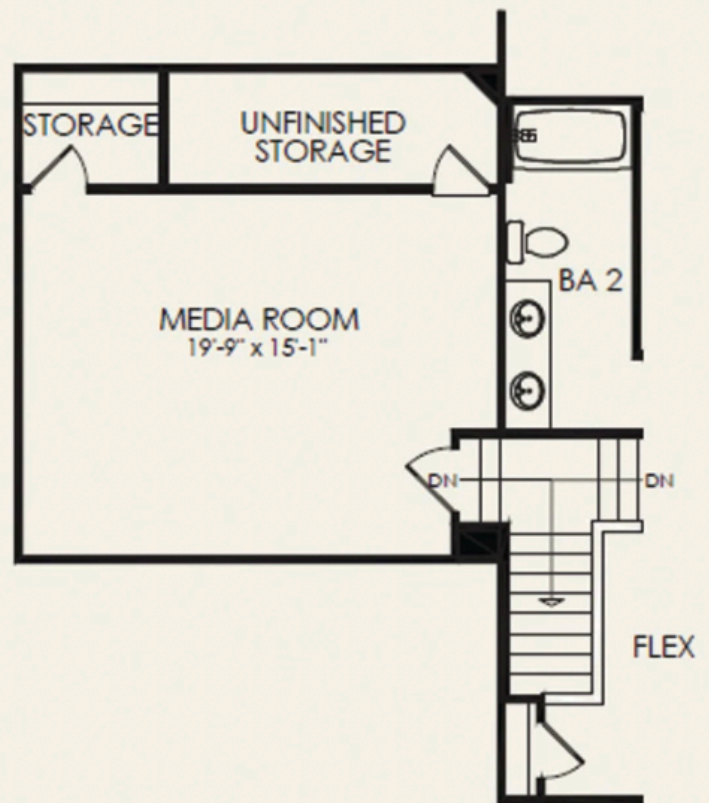

Opt. Guest Suite ilo Flex

Tandem Garage Options

Opt. Front Door w/ Side Lite

Opt. Library ilo Flex

Stairs to Opt Basement

Opt. Corner Fireplace

Opt. Side Fireplace

Opt. Screened Porch

OPT SGD  
Only Available with Screened Porch

Opt. Covered Porch

Opt. Sunroom

Owner's Bath  
Option 2

Owner's Bath  
Option 3

Opt Game Room  
ilo Loft

Opt. Bedroom w/ Bath

Opt. Media Room