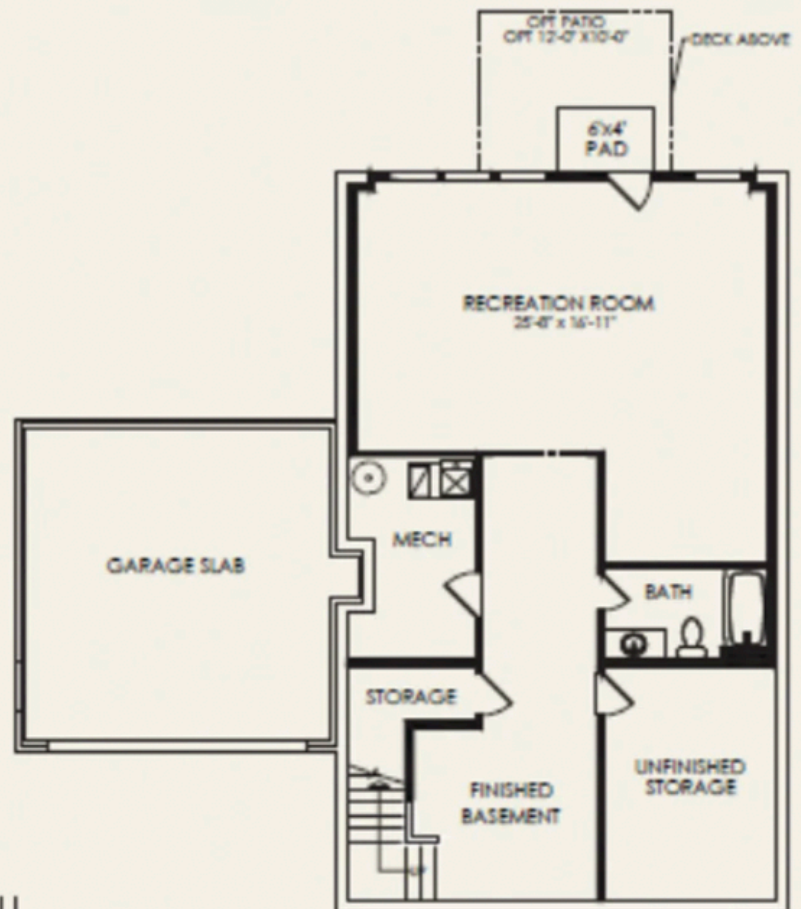

Pulte  
FOXFIELD  
2,564+ SQ. FT.  
3 BEDROOMS  
2.5 BATHS

606

Unfinished Basement

Finished Basement

Finished Basement  
w/ Opt. Bedroom Above

Optional Bedroom

Opt. Gourmet Kitchen

Opt. Bedroom Suite

Opt. Guest Suite ilo Flex

Tandem Garage Options

Opt. Front Door w/ Side Lite

Opt. Library ilo Flex

Stairs to Opt Basement

Opt. Corner Fireplace

Opt. Side Fireplace

Opt. Screened Porch

OPT SGD  
Only Available with Screened Porch

Opt. Covered Porch

Opt. Sunroom

Owner's Bath  
Option 2

Owner's Bath  
Option 3

Opt Game Room  
ilo Loft

Opt. Bedroom w/ Bath

Opt. Media Room