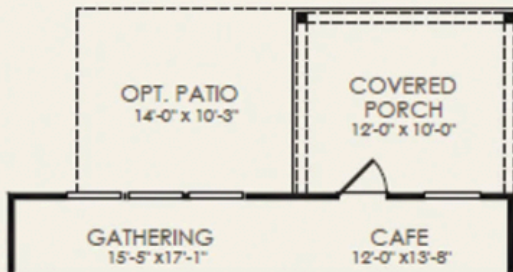

Opt. Guest Suite ilo Flex

Tandem Garage Options

Opt. Front Door w/ Side Lite

Opt. Library ilo Flex

Stairs to Opt Basement

Opt. Corner Fireplace

Opt. Side Fireplace

Opt. Screened Porch

OPT SGD  
Only Available with Screened Porch

Opt. Covered Porch

Opt. Sunroom

Owner's Bath  
Option 2

Owner's Bath  
Option 3

Opt Game Room  
ilo Loft

Opt. Bedroom w/ Bath

Opt. Media Room