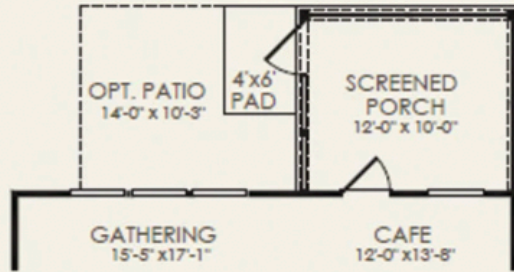

Opt. Guest Suite ilo Flex

Tandem Garage Options

Opt. Front Door w/ Side Lite

Opt. Library ilo Flex

Stairs to Opt Basement

Opt. Corner Fireplace

Opt. Side Fireplace

Opt. Screened Porch

OPT SGD  
Only Available with Screened Porch

Opt. Covered Porch

Opt. Sunroom

Owner's Bath  
Option 2

Owner's Bath  
Option 3

Opt Game Room  
ilo Loft

Opt. Bedroom w/ Bath

Opt. Media Room