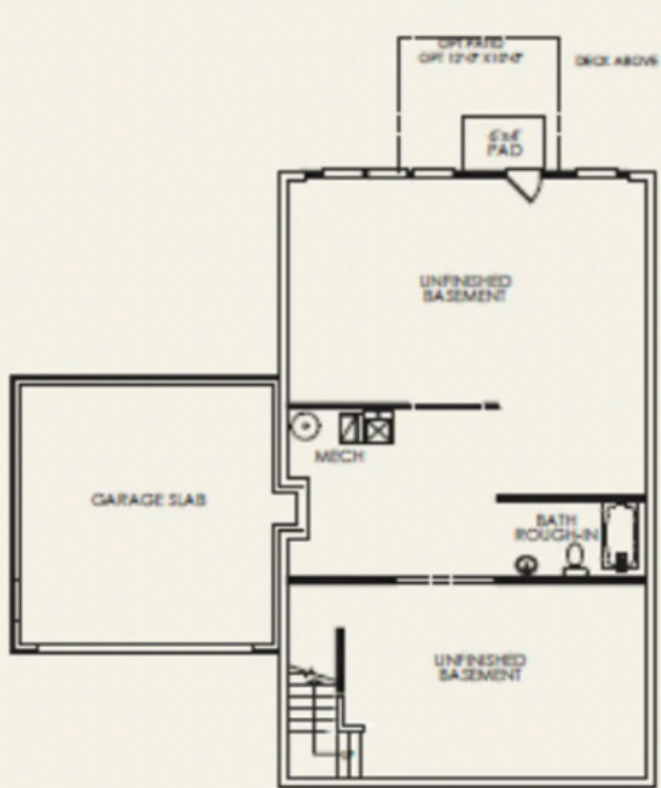

Pulte  
FOXFIELD  
2,564+ SQ. FT.  
3 BEDROOMS  
2.5 BATHS

606

Unfinished Basement

Finished Basement

Finished Basement  
w/ Opt. Bedroom Above

Optional Bedroom

Opt. Gourmet Kitchen

Opt. Bedroom Suite

Opt. Guest Suite ilo Flex

Tandem Garage Options

Opt. Front Door w/ Side Lite

Opt. Library ilo Flex

Stairs to Opt Basement

Opt. Corner Fireplace

Opt. Side Fireplace

Opt. Screened Porch

OPT SGD  
Only Available with Screened Porch

Opt. Covered Porch

Opt. Sunroom

Owner's Bath  
Option 2

Owner's Bath  
Option 3

Opt Game Room  
ilo Loft

Opt. Bedroom w/ Bath

Opt. Media Room