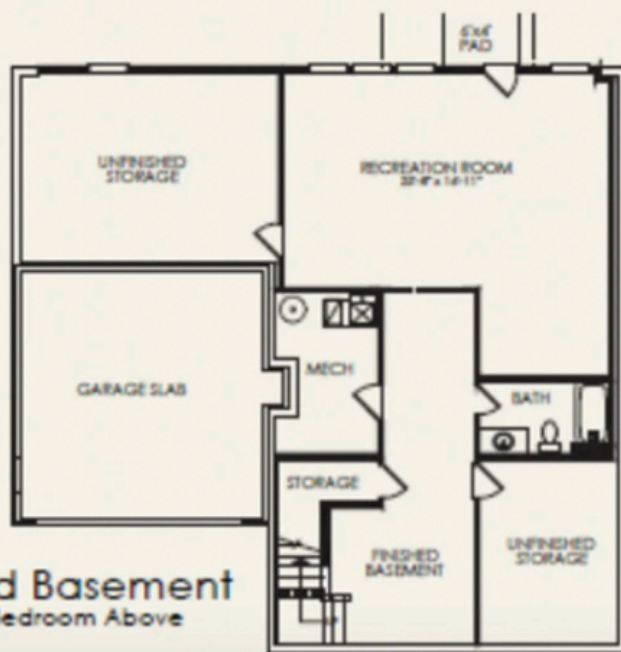

Pulte  
FOXFIELD  
2,564+ SQ. FT.  
3 BEDROOMS  
2.5 BATHS

606

Unfinished Basement

Finished Basement

Finished Basement  
w/ Opt. Bedroom Above

Optional Bedroom

Opt. Gourmet Kitchen

Opt. Bedroom Suite

Opt. Guest Suite ilo Flex

Tandem Garage Options

Opt. Front Door w/ Side Lite

Opt. Library ilo Flex

Stairs to Opt Basement

Opt. Corner Fireplace

Opt. Side Fireplace

Opt. Screened Porch

OPT SGD  
Only Available with Screened Porch

Opt. Covered Porch

Opt. Sunroom

Owner's Bath  
Option 2

Owner's Bath  
Option 3

Opt Game Room  
ilo Loft

Opt. Bedroom w/ Bath

Opt. Media Room