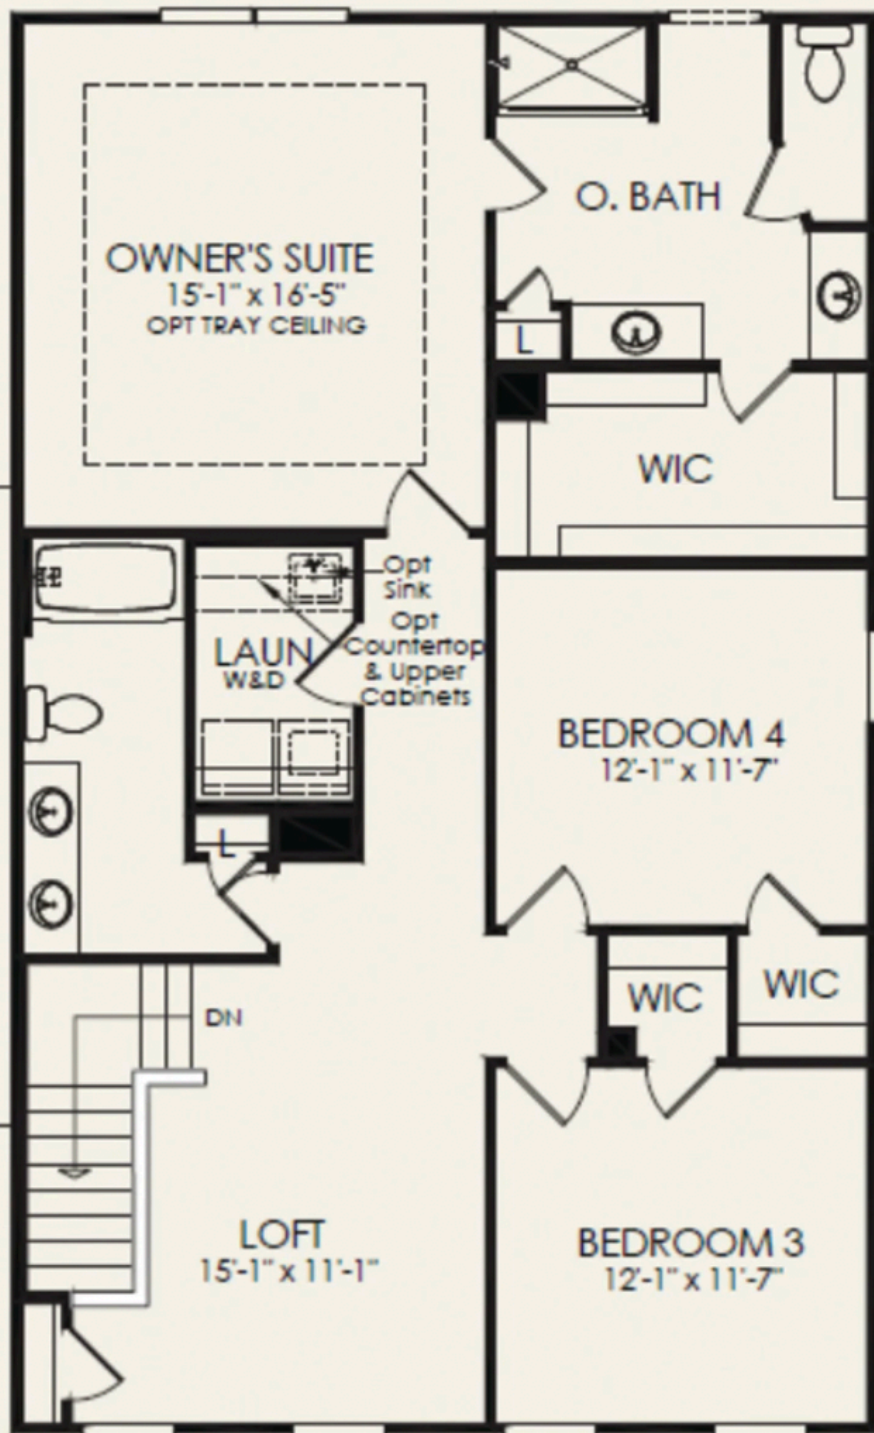

Pulte  
FOXFIELD  
2,564+ SQ. FT.  
3 BEDROOMS  
2.5 BATHS

606

Unfinished Basement

Finished Basement

Finished Basement  
w/ Opt. Bedroom Above

Optional Bedroom

Opt. Gourmet Kitchen

Opt. Bedroom Suite

Opt. Guest Suite ilo Flex

Tandem Garage Options

Opt. Front Door w/ Side Lite

Opt. Library ilo Flex

Stairs to Opt Basement

Opt. Corner Fireplace

Opt. Side Fireplace

Opt. Screened Porch

OPT SGD  
Only Available with Screened Porch

Opt. Covered Porch

Opt. Sunroom

Owner's Bath  
Option 2

Owner's Bath  
Option 3

Opt Game Room  
ilo Loft

Opt. Bedroom w/ Bath

Opt. Media Room