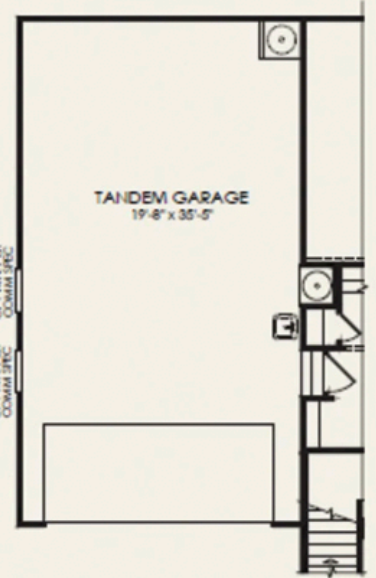

Pulte  
FOXFIELD  
2,564+ SQ. FT.  
3 BEDROOMS  
2.5 BATHS

606

Unfinished Basement

Finished Basement

Finished Basement  
w/ Opt. Bedroom Above

Optional Bedroom

Opt. Gourmet Kitchen

Opt. Bedroom Suite

Opt. Guest Suite ilo Flex

Tandem Garage Options

Opt. Front Door w/ Side Lite

Opt. Library ilo Flex

Stairs to Opt Basement

Opt. Corner Fireplace

Opt. Side Fireplace

Opt. Screened Porch