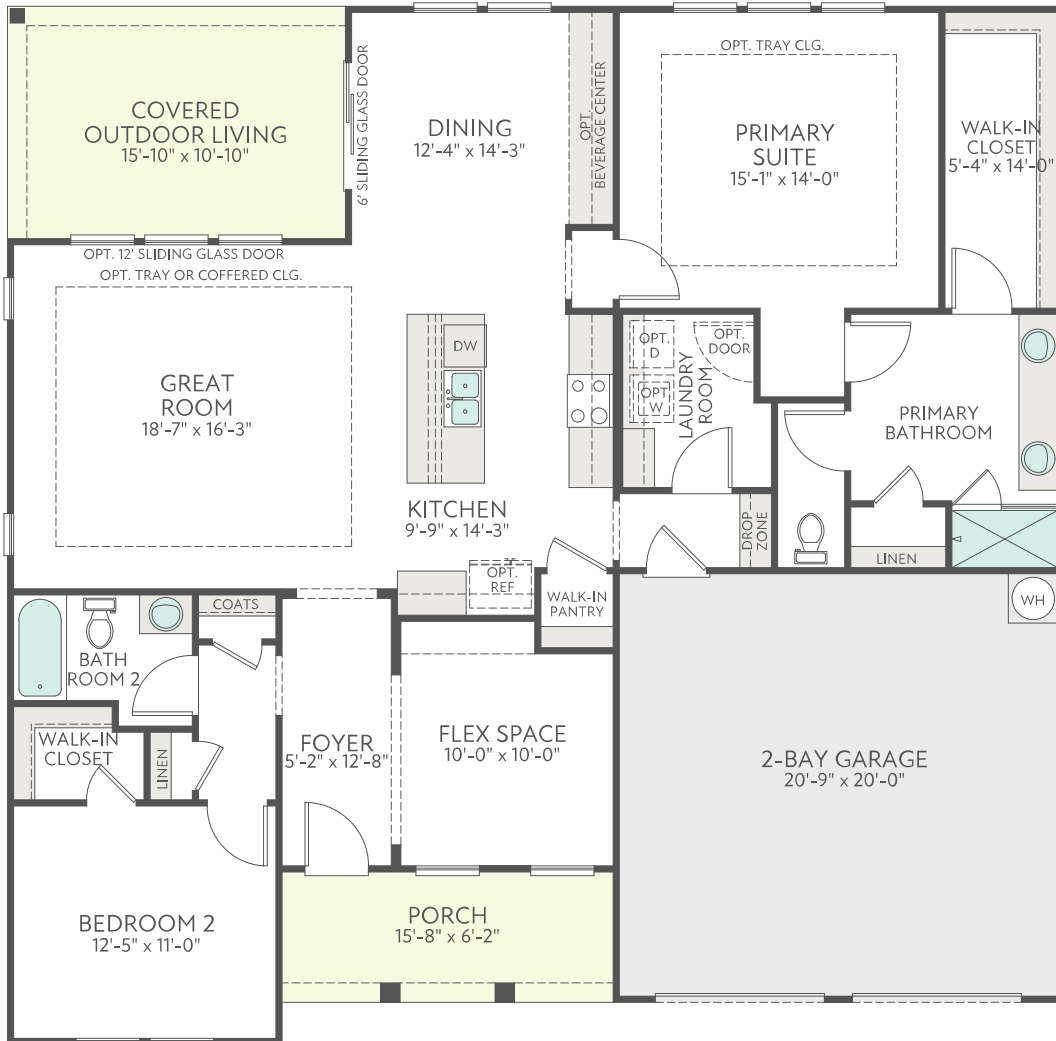

Tri Pointe Homes - McLean Overlake - Plan 1

1683 Square Feet • 2 Bedrooms, 2 Baths, 2 Car Garage

First Floor

Tri Pointe Homes - McLean Overlake - Plan 1

1683 Square Feet • 2 Bedrooms, 2 Baths, 2 Car Garage