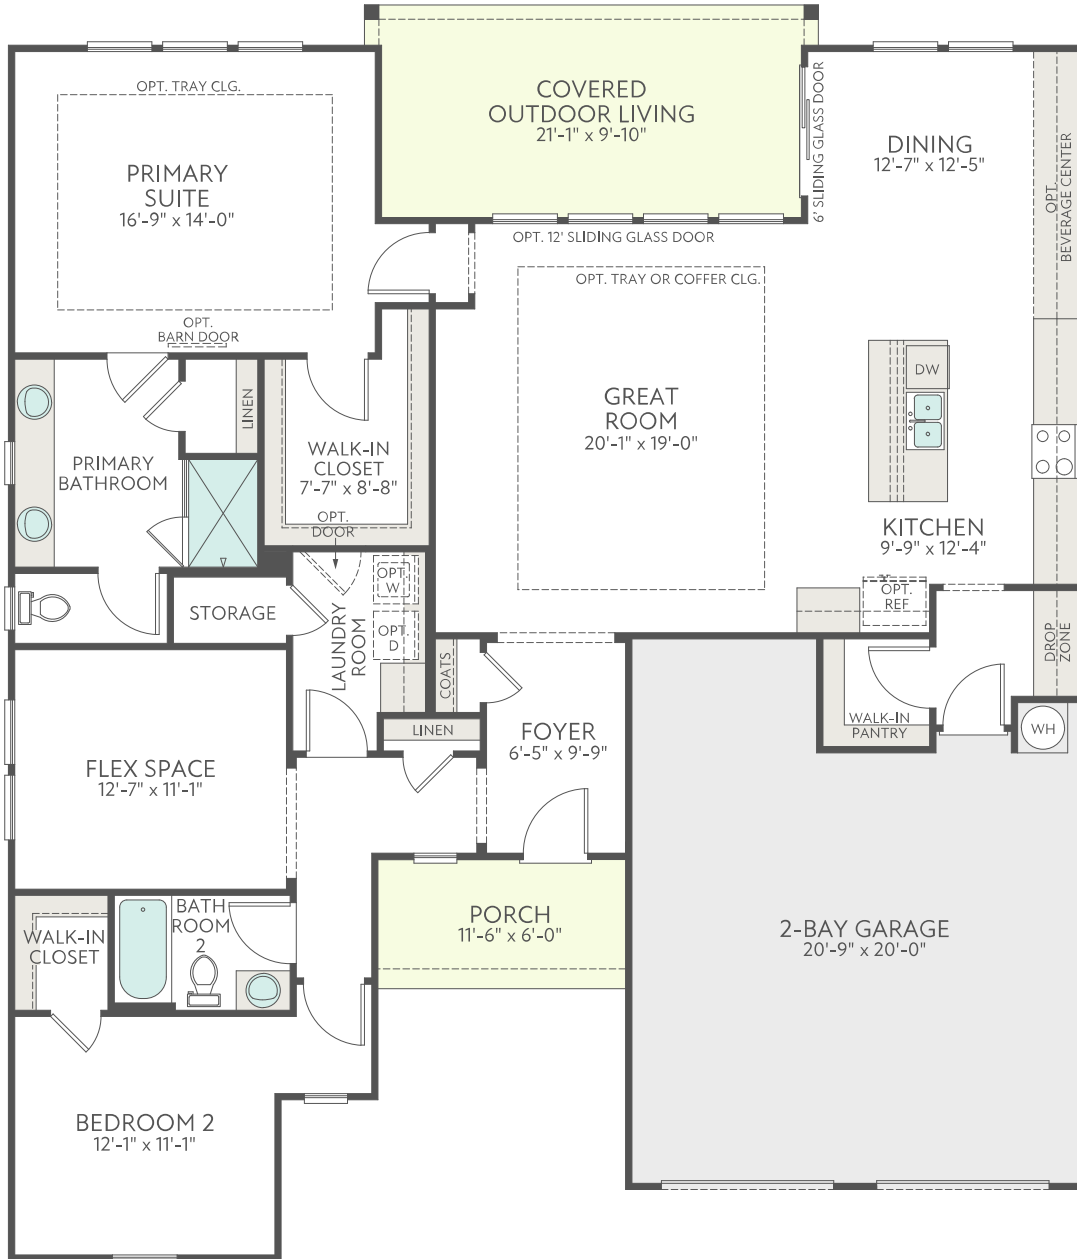

Tri Pointe Homes - McLean Overlake - Plan 2

1865 Square Feet • 2 Bedrooms, 2 Baths, 2 Car Garage

First Floor

Tri Pointe Homes - McLean Overlake - Plan 2

1865 Square Feet • 2 Bedrooms, 2 Baths, 2 Car Garage