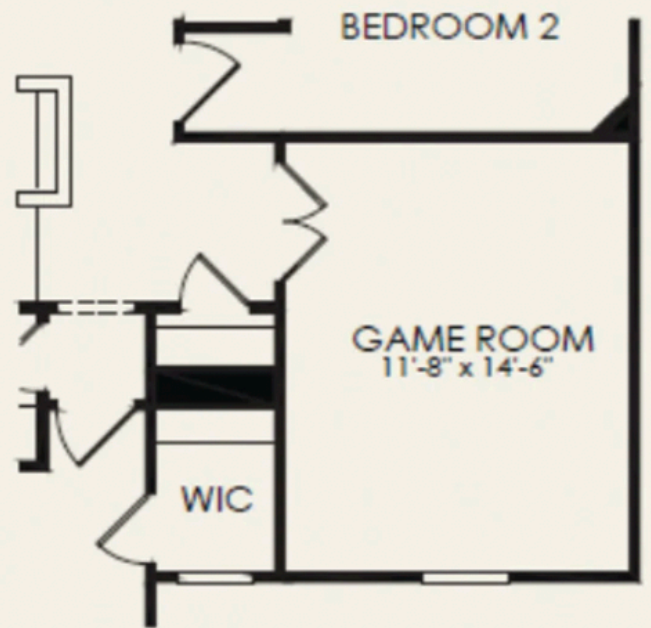

Optional Bedroom

Owner's Bath  
Opt. 2

Owner's Bath  
Opt. 3

Opt. Side Fireplace

Opt. Library  
ilo Flex

Opt. Gourmet  
Kitchen

Opt. Basement  
Stairs

Opt. Front Door  
w/ Side Lite

OPT SGD  
Only Available With  
Screened Porch

Opt. Covered Porch

Opt. Sunroom

Opt. Screened Porch

Opt. Media Room

Opt. Game Room  
ilo Loft