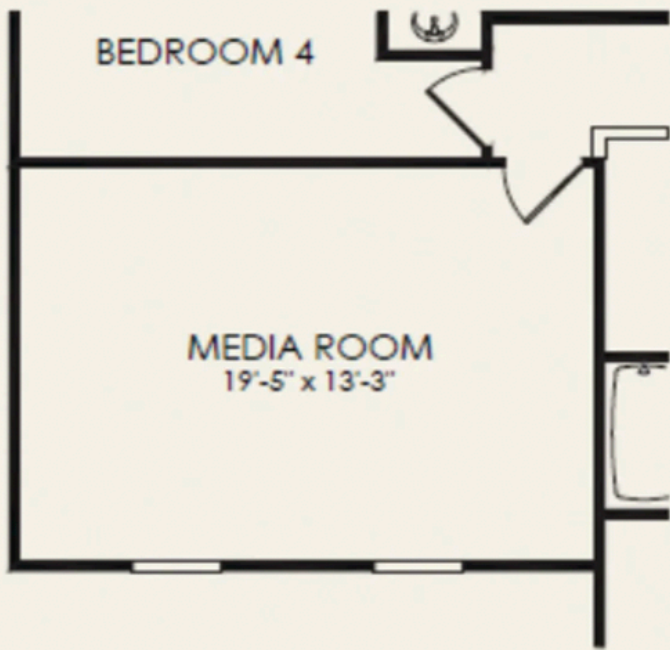

Optional Bedroom

Owner's Bath  
Opt. 2

Owner's Bath  
Opt. 3

Opt. Side Fireplace

Opt. Library  
ilo Flex

Opt. Gourmet  
Kitchen

Opt. Basement  
Stairs

Opt. Front Door  
w/ Side Lite

OPT SGD  
Only Available With  
Screened Porch

Opt. Covered Porch

Opt. Sunroom

Opt. Screened Porch

Opt. Media Room

Opt. Game Room  
ilo Loft