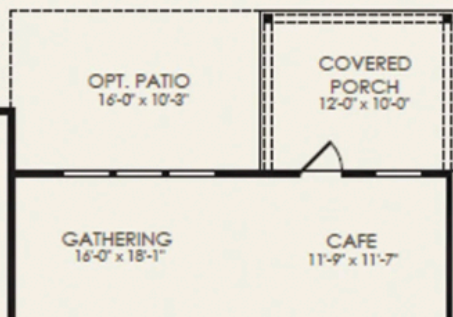

Optional Bedroom

Owner's Bath  
Opt. 2

Owner's Bath  
Opt. 3

Opt. Side Fireplace

Opt. Library  
ilo Flex

Opt. Gourmet  
Kitchen

Opt. Basement  
Stairs

Opt. Front Door  
w/ Side Lite

OPT SGD  
Only Available With  
Screened Porch

Opt. Covered Porch

Opt. Sunroom

Opt. Screened Porch

Opt. Media Room

Opt. Game Room  
ilo Loft